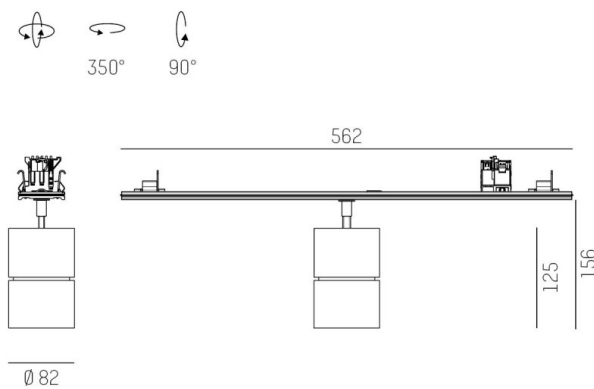

TRAIL

610-1300041324550

TRAIL MOVA M MOUNTING RAIL LIGHT INSERT made of aluminium, white, similar to RAL 9016, decor white, high-efficiently vacuum deposited aluminium reflector without safety glass beam 40°, light output direct, swiveling 350, tilting 90, with converter, max. 800mA, dimmability: not dimmable, through wiring 7-polig, adapter/ceiling base white, IP20

DRAWING

TECHNICAL DETAILS

System perform. [W]	31
Bulb type	LED
Luminous flux [lm]	3580
Current sec. [mA]	800
Colour temp. [K]	4000K
CRI	>90
Optics	aluminium reflector without protection glass
Designer	INHOUSE
Converter	with converter
Dimming	not dimmable
Light output	direct
Beam angle [°]	40°
Voltage [V]	220-240V 50/60Hz
Through wiring	7-polig
Material	aluminium
Length [mm]	564,9
Height [mm]	156
Diameter [mm]	82
IP protection class	IP20
Voltage class	protection cl. I
Net weight [kg]	0,94
Colour lamp	white
RAL	9016
Colour adapter/ceiling base	white
Colour decor	white
EAN-Number	9010870132702
Lifetime [h]	L80 B10 50 000
Energy efficiency cl.	D
No. of luminaires B16A	50

LIGHT DISTRIBUTION CURVE

The values are rated values. Power and luminous flux are initially subject to a tolerance of +/- 10%. Colour temperature tolerance: +/- 150 K. The values apply to an ambient temperature of 25°C unless otherwise specified.