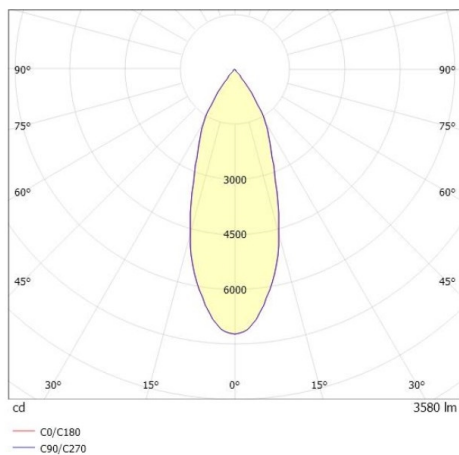

TRAIL

610-1300041324550

TRAIL MOVA M MOUNTING RAIL LIGHT INSERT made of aluminium, white, similar to RAL 9016, decor white, high-efficiently vacuum deposited aluminium reflector without safety glass beam 40°, light output direct, swiveling 350, tilting 90, with converter, max. 800mA, dimmability: not dimmable, through wiring 7-polig, adapter/ceiling base white, IP20

DRAWING

TECHNICAL DETAILS

System perform. [W]	31
Bulb type	LED
Luminous flux [lm]	3580
Current sec. [mA]	800
Colour temp. [K]	4000K
CRI	>90
Optics	aluminium reflector without protection glass
Designer	INHOUSE
Converter	with converter
Dimming	not dimmable
Light output	direct
Beam angle [°]	40°
Voltage [V]	220-240V 50/60Hz
Through wiring	7-polig
Material	aluminium
Length [mm]	564,9
Height [mm]	156
Diameter [mm]	82
IP protection class	IP20
Voltage class	protection cl. I
Net weight [kg]	0,94
Colour lamp	white
RAL	9016
Colour adapter/ceiling base	white
Colour decor	white
EAN-Number	9010870132702
Lifetime [h]	L80 B10 50 000
Energy efficiency cl.	D
No. of luminaires B16A	50

LIGHT DISTRIBUTION CURVE

The values are rated values. Power and luminous flux are initially subject to a tolerance of +/- 10%. Colour temperature tolerance: +/- 150 K. The values apply to an ambient temperature of 25°C unless otherwise specified.