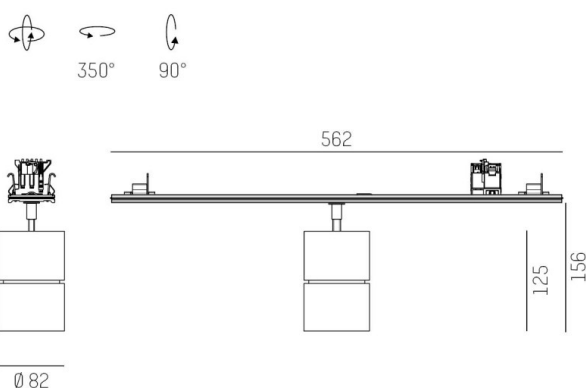

TRAIL

610-130004132455d

TRAIL MOVA M MOUNTING RAIL LIGHT INSERT made of aluminium, white, similar to RAL 9016, decor white, high-efficiently vacuum deposited aluminium reflector without safety glass beam 40°, light output direct, swiveling 350, tilting 90, with converter, max. 800mA, dimmability: DALI, through wiring 7-polig, adapter/ceiling base white, IP20

DRAWING

TECHNICAL DETAILS

System perform. [W]	31
Bulb type	LED
Luminous flux [lm]	3580
Current sec. [mA]	800
Colour temp. [K]	4000K
CRI	>90
Optics	aluminium reflector without protection glass
Designer	INHOUSE
Converter	with converter
Light output	direct
Beam angle [°]	40°
Voltage [V]	220-240V 50/60Hz
Through wiring	7-polig
Material	aluminium
Length [mm]	564,9
Height [mm]	156
Diameter [mm]	82
IP protection class	IP20
Voltage class	protection cl. I
Net weight [kg]	0,96
Colour lamp	white
RAL	9016
Colour adapter/ceiling base	white
Colour decor	white
EAN-Number	9010870132696
Lifetime [h]	L80 B10 50 000
Energy efficiency cl.	D
No. of luminaires B16A	50

LIGHT DISTRIBUTION CURVE

The values are rated values. Power and luminous flux are initially subject to a tolerance of +/- 10%. Colour temperature tolerance: +/- 150 K. The values apply to an ambient temperature of 25°C unless otherwise specified.