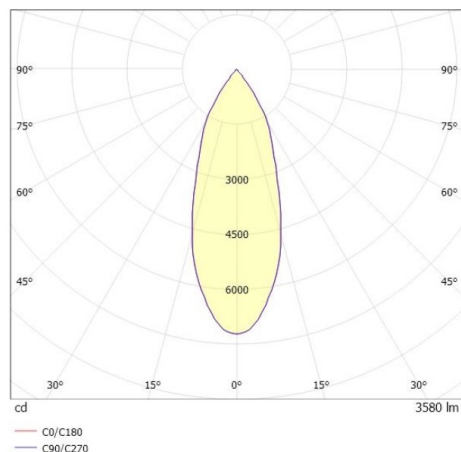

TRAIL

610-130004132455d

TRAIL MOVA M MOUNTING RAIL LIGHT INSERT made of aluminium, white, similar to RAL 9016, decor white, high-efficiently vacuum deposited aluminium reflector without safety glass beam 40°, light output direct, swiveling 350, tilting 90, with converter, max. 800mA, dimmability: DALI, through wiring 7-polig, adapter/ceiling base white, IP20

DRAWING

TECHNICAL DETAILS

System perform. [W]	31
Bulb type	LED
Luminous flux [lm]	3580
Current sec. [mA]	800
Colour temp. [K]	4000K
CRI	>90
Optics	aluminium reflector without protection glass
Designer	INHOUSE
Converter	with converter
Light output	direct
Beam angle [°]	40°
Voltage [V]	220-240V 50/60Hz
Through wiring	7-polig
Material	aluminium
Length [mm]	564,9
Height [mm]	156
Diameter [mm]	82
IP protection class	IP20
Voltage class	protection cl. I
Net weight [kg]	0,96
Colour lamp	white
RAL	9016
Colour adapter/ceiling base	white
Colour decor	white
EAN-Number	9010870132696
Lifetime [h]	L80 B10 50 000
Energy efficiency cl.	D
No. of luminaires B16A	50

LIGHT DISTRIBUTION CURVE

The values are rated values. Power and luminous flux are initially subject to a tolerance of +/- 10%. Colour temperature tolerance: +/- 150 K. The values apply to an ambient temperature of 25°C unless otherwise specified.