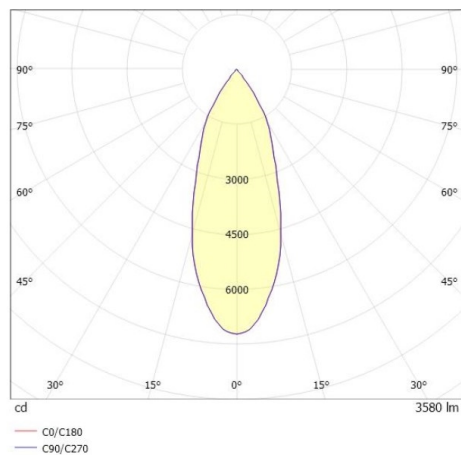

TRAIL

610-1300041324660

TRAIL MOVA M MOUNTING RAIL LIGHT INSERT made of aluminium, black, similar to RAL 9005, decor black, high-efficiently vacuum deposited aluminium reflector without safety glass beam 40°, light output direct, swiveling 350, tilting 90, with converter, max. 800mA, dimmability: not dimmable, through wiring 7-polig, adapter/ceiling base black, IP20

DRAWING

TECHNICAL DETAILS

System perform. [W]	31
Bulb type	LED
Luminous flux [lm]	3580
Current sec. [mA]	800
Colour temp. [K]	4000K
CRI	>90
Optics	aluminium reflector without protection glass
Designer	INHOUSE
Converter	with converter
Dimming	not dimmable
Light output	direct
Beam angle [°]	40°
Voltage [V]	220-240V 50/60Hz
Through wiring	7-polig
Material	aluminium
Length [mm]	564,9
Height [mm]	156
Diameter [mm]	82
IP protection class	IP20
Voltage class	protection cl. I
Net weight [kg]	0,94
Colour lamp	black
RAL	9005
Colour adapter/ceiling base	black
Colour decor	black
EAN-Number	9010870132726
Lifetime [h]	L80 B10 50 000
Energy efficiency cl.	D
No. of luminaires B16A	50

LIGHT DISTRIBUTION CURVE

The values are rated values. Power and luminous flux are initially subject to a tolerance of +/- 10%. Colour temperature tolerance: +/- 150 K. The values apply to an ambient temperature of 25°C unless otherwise specified.