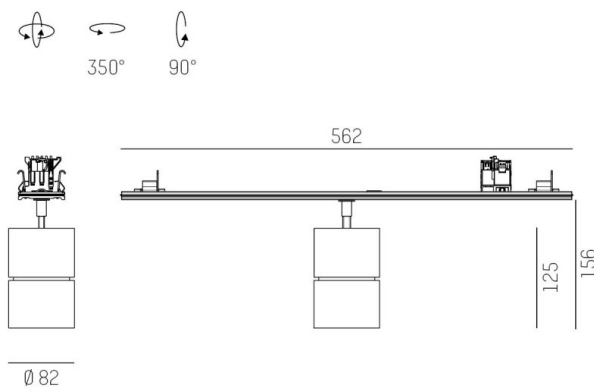

TRAIL

610-1300041324660

TRAIL MOVA M MOUNTING RAIL LIGHT INSERT made of aluminium, black, similar to RAL 9005, decor black, high-efficiently vacuum deposited aluminium reflector without safety glass beam 40°, light output direct, swiveling 350, tilting 90, with converter, max. 800mA, dimmability: not dimmable, through wiring 7-polig, adapter/ceiling base black, IP20

DRAWING

TECHNICAL DETAILS

System perform. [W]	31
Bulb type	LED
Luminous flux [lm]	3580
Current sec. [mA]	800
Colour temp. [K]	4000K
CRI	>90
Optics	aluminium reflector without protection glass
Designer	INHOUSE
Converter	with converter
Dimming	not dimmable
Light output	direct
Beam angle [°]	40°
Voltage [V]	220-240V 50/60Hz
Through wiring	7-polig
Material	aluminium
Length [mm]	564,9
Height [mm]	156
Diameter [mm]	82
IP protection class	IP20
Voltage class	protection cl. I
Net weight [kg]	0,94
Colour lamp	black
RAL	9005
Colour adapter/ceiling base	black
Colour decor	black
EAN-Number	9010870132726
Lifetime [h]	L80 B10 50 000
Energy efficiency cl.	D
No. of luminaires B16A	50

LIGHT DISTRIBUTION CURVE

The values are rated values. Power and luminous flux are initially subject to a tolerance of +/- 10%. Colour temperature tolerance: +/- 150 K. The values apply to an ambient temperature of 25°C unless otherwise specified.