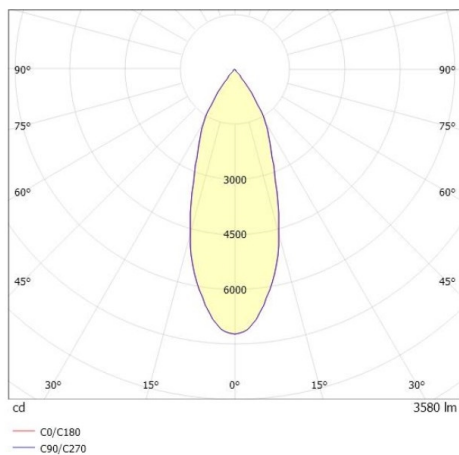

TRAIL

610-130004132466d

TRAIL MOVA M MOUNTING RAIL LIGHT INSERT made of aluminium, black, similar to RAL 9005, decor black, high-efficiently vacuum deposited aluminium reflector without safety glass beam 40°, light output direct, swiveling 350, tilting 90, with converter, max. 800mA, dimmability: DALI, through wiring 7-polig, adapter/ceiling base black, IP20

DRAWING

TECHNICAL DETAILS

System perform. [W]	31
Bulb type	LED
Luminous flux [lm]	3580
Current sec. [mA]	800
Colour temp. [K]	4000K
CRI	>90
Optics	aluminium reflector without protection glass
Designer	INHOUSE
Converter	with converter
Light output	direct
Beam angle [°]	40°
Voltage [V]	220-240V 50/60Hz
Through wiring	7-polig
Material	aluminium
Length [mm]	564,9
Height [mm]	156
Diameter [mm]	82
IP protection class	IP20
Voltage class	protection cl. I
Net weight [kg]	0,96
Colour lamp	black
RAL	9005
Colour adapter/ceiling base	black
Colour decor	black
EAN-Number	9010870132719
Lifetime [h]	L80 B10 50 000
Energy efficiency cl.	D
No. of luminaires B16A	50

LIGHT DISTRIBUTION CURVE

The values are rated values. Power and luminous flux are initially subject to a tolerance of +/- 10%. Colour temperature tolerance: +/- 150 K. The values apply to an ambient temperature of 25°C unless otherwise specified.