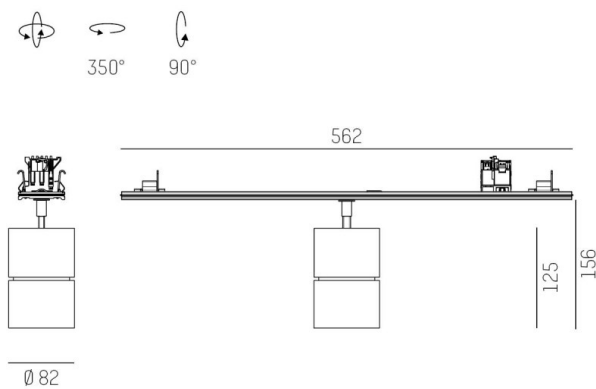

TRAIL

610-130004132466d

TRAIL MOVA M MOUNTING RAIL LIGHT INSERT made of aluminium, black, similar to RAL 9005, decor black, high-efficiently vacuum deposited aluminium reflector without safety glass beam 40°, light output direct, swiveling 350, tilting 90, with converter, max. 800mA, dimmability: DALI, through wiring 7-polig, adapter/ceiling base black, IP20

DRAWING

TECHNICAL DETAILS

System perform. [W]	31
Bulb type	LED
Luminous flux [lm]	3580
Current sec. [mA]	800
Colour temp. [K]	4000K
CRI	>90
Optics	aluminium reflector without protection glass
Designer	INHOUSE
Converter	with converter
Light output	direct
Beam angle [°]	40°
Voltage [V]	220-240V 50/60Hz
Through wiring	7-polig
Material	aluminium
Length [mm]	564,9
Height [mm]	156
Diameter [mm]	82
IP protection class	IP20
Voltage class	protection cl. I
Net weight [kg]	0,96
Colour lamp	black
RAL	9005
Colour adapter/ceiling base	black
Colour decor	black
EAN-Number	9010870132719
Lifetime [h]	L80 B10 50 000
Energy efficiency cl.	D
No. of luminaires B16A	50

LIGHT DISTRIBUTION CURVE

The values are rated values. Power and luminous flux are initially subject to a tolerance of +/- 10%. Colour temperature tolerance: +/- 150 K. The values apply to an ambient temperature of 25°C unless otherwise specified.