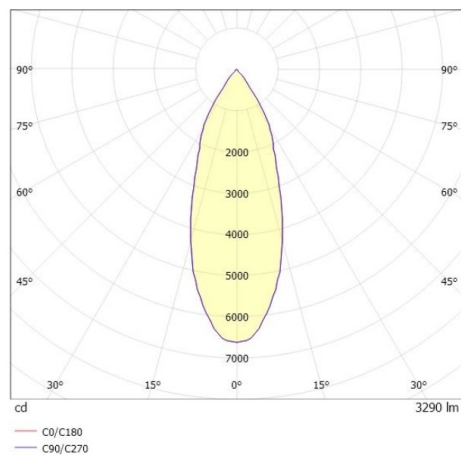

TRAIL

610-1300041347440

TRAIL MOVA M MOUNTING RAIL LIGHT INSERT made of aluminium, grey, similar to RAL 9006, decor grey, high-efficiently vacuum deposited aluminium reflector without safety glass beam 40°, light output direct, swiveling 350, tilting 90, with converter, max. 800mA, dimmability: not dimmable, through wiring 7-polig, adapter/ceiling base grey, IP20

DRAWING

TECHNICAL DETAILS

System perform. [W]	31
Bulb type	LED
Luminous flux [lm]	3290
Current sec. [mA]	800
Colour temp. [K]	3500K
CRI	PREMIUM>90
Optics	aluminium reflector without protection glass
Designer	INHOUSE
Converter	with converter
Dimming	not dimmable
Light output	direct
Beam angle [°]	40°
Voltage [V]	220-240V 50/60Hz
Through wiring	7-polig
Material	aluminium
Length [mm]	564,9
Height [mm]	156
Diameter [mm]	82
IP protection class	IP20
Voltage class	protection cl. I
Net weight [kg]	0,95
Colour lamp	grey
RAL	9006
Colour adapter/ceiling base	grey
Colour decor	grey
EAN-Number	9010870131484
Lifetime [h]	L80 B10 50 000
Energy efficiency cl.	E
No. of luminaires B16A	50

LIGHT DISTRIBUTION CURVE

The values are rated values. Power and luminous flux are initially subject to a tolerance of +/- 10%. Colour temperature tolerance: +/- 150 K. The values apply to an ambient temperature of 25°C unless otherwise specified.