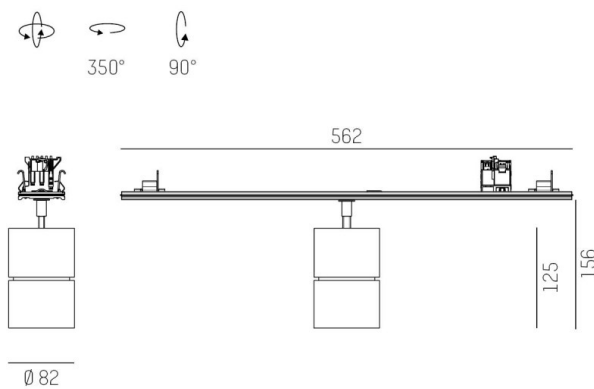

TRAIL

610-1300041347440

TRAIL MOVA M MOUNTING RAIL LIGHT INSERT made of aluminium, grey, similar to RAL 9006, decor grey, high-efficiently vacuum deposited aluminium reflector without safety glass beam 40°, light output direct, swiveling 350, tilting 90, with converter, max. 800mA, dimmability: not dimmable, through wiring 7-polig, adapter/ceiling base grey, IP20

DRAWING

TECHNICAL DETAILS

System perform. [W]	31
Bulb type	LED
Luminous flux [lm]	3290
Current sec. [mA]	800
Colour temp. [K]	3500K
CRI	PREMIUM>90
Optics	aluminium reflector without protection glass
Designer	INHOUSE
Converter	with converter
Dimming	not dimmable
Light output	direct
Beam angle [°]	40°
Voltage [V]	220-240V 50/60Hz
Through wiring	7-polig
Material	aluminium
Length [mm]	564,9
Height [mm]	156
Diameter [mm]	82
IP protection class	IP20
Voltage class	protection cl. I
Net weight [kg]	0,95
Colour lamp	grey
RAL	9006
Colour adapter/ceiling base	grey
Colour decor	grey
EAN-Number	9010870131484
Lifetime [h]	L80 B10 50 000
Energy efficiency cl.	E
No. of luminaires B16A	50

LIGHT DISTRIBUTION CURVE

The values are rated values. Power and luminous flux are initially subject to a tolerance of +/- 10%. Colour temperature tolerance: +/- 150 K. The values apply to an ambient temperature of 25°C unless otherwise specified.