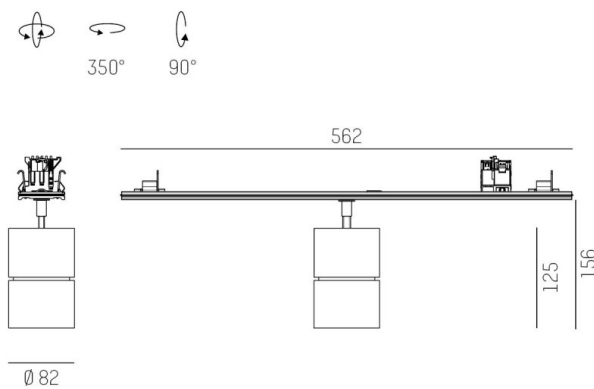

TRAIL

610-130004134744d

TRAIL MOVA M MOUNTING RAIL LIGHT INSERT made of aluminium, grey, similar to RAL 9006, decor grey, high-efficiently vacuum deposited aluminium reflector without safety glass beam 40°, light output direct, swiveling 350, tilting 90, with converter, max. 800mA, dimmability: DALI, through wiring 7-polig, adapter/ceiling base grey, IP20

DRAWING

TECHNICAL DETAILS

System perform. [W]	31
Bulb type	LED
Luminous flux [lm]	3290
Current sec. [mA]	800
Colour temp. [K]	3500K
CRI	PREMIUM>90
Optics	aluminium reflector without protection glass
Designer	INHOUSE
Converter	with converter
Light output	direct
Beam angle [°]	40°
Voltage [V]	220-240V 50/60Hz
Through wiring	7-polig
Material	aluminium
Length [mm]	564,9
Height [mm]	156
Diameter [mm]	82
IP protection class	IP20
Voltage class	protection cl. I
Net weight [kg]	0,97
Colour lamp	grey
RAL	9006
Colour adapter/ceiling base	grey
Colour decor	grey
EAN-Number	9010870131477
Lifetime [h]	L80 B10 50 000
Energy efficiency cl.	E
No. of luminaires B16A	50

LIGHT DISTRIBUTION CURVE

The values are rated values. Power and luminous flux are initially subject to a tolerance of +/- 10%. Colour temperature tolerance: +/- 150 K. The values apply to an ambient temperature of 25°C unless otherwise specified.