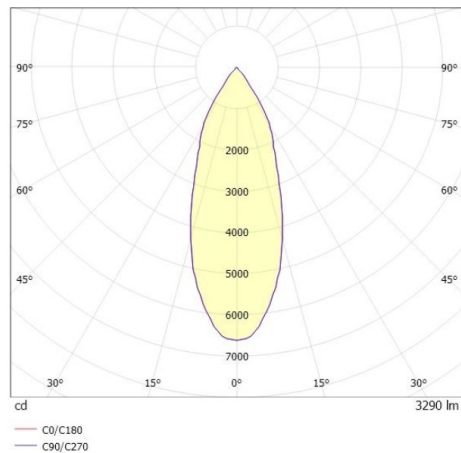

TRAIL

610-130004134744d

TRAIL MOVA M MOUNTING RAIL LIGHT INSERT made of aluminium, grey, similar to RAL 9006, decor grey, high-efficiently vacuum deposited aluminium reflector without safety glass beam 40°, light output direct, swiveling 350, tilting 90, with converter, max. 800mA, dimmability: DALI, through wiring 7-polig, adapter/ceiling base grey, IP20

DRAWING

TECHNICAL DETAILS

System perform. [W]	31
Bulb type	LED
Luminous flux [lm]	3290
Current sec. [mA]	800
Colour temp. [K]	3500K
CRI	PREMIUM>90
Optics	aluminium reflector without protection glass
Designer	INHOUSE
Converter	with converter
Light output	direct
Beam angle [°]	40°
Voltage [V]	220-240V 50/60Hz
Through wiring	7-polig
Material	aluminium
Length [mm]	564,9
Height [mm]	156
Diameter [mm]	82
IP protection class	IP20
Voltage class	protection cl. I
Net weight [kg]	0,97
Colour lamp	grey
RAL	9006
Colour adapter/ceiling base	grey
Colour decor	grey
EAN-Number	9010870131477
Lifetime [h]	L80 B10 50 000
Energy efficiency cl.	E
No. of luminaires B16A	50

LIGHT DISTRIBUTION CURVE

The values are rated values. Power and luminous flux are initially subject to a tolerance of +/- 10%. Colour temperature tolerance: +/- 150 K. The values apply to an ambient temperature of 25°C unless otherwise specified.