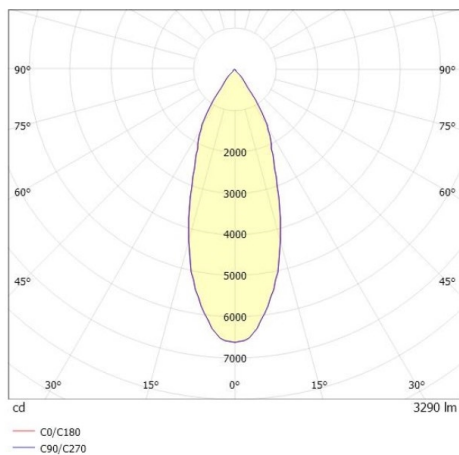

TRAIL

610-1300041347550

TRAIL MOVA M MOUNTING RAIL LIGHT INSERT made of aluminium, white, similar to RAL 9016, decor white, high-efficiently vacuum deposited aluminium reflector without safety glass beam 40°, light output direct, swiveling 350, tilting 90, with converter, max. 800mA, dimmability: not dimmable, through wiring 7-polig, adapter/ceiling base white, IP20

DRAWING

TECHNICAL DETAILS

System perform. [W]	31
Bulb type	LED
Luminous flux [lm]	3290
Current sec. [mA]	800
Colour temp. [K]	3500K
CRI	PREMIUM>90
Optics	aluminium reflector without protection glass
Designer	INHOUSE
Converter	with converter
Dimming	not dimmable
Light output	direct
Beam angle [°]	40°
Voltage [V]	220-240V 50/60Hz
Through wiring	7-polig
Material	aluminium
Length [mm]	564,9
Height [mm]	156
Diameter [mm]	82
IP protection class	IP20
Voltage class	protection cl. I
Net weight [kg]	0,94
Colour lamp	white
RAL	9016
Colour adapter/ceiling base	white
Colour decor	white
EAN-Number	9010870131507
Lifetime [h]	L80 B10 50 000
Energy efficiency cl.	E
No. of luminaires B16A	50

LIGHT DISTRIBUTION CURVE

The values are rated values. Power and luminous flux are initially subject to a tolerance of +/- 10%. Colour temperature tolerance: +/- 150 K. The values apply to an ambient temperature of 25°C unless otherwise specified.