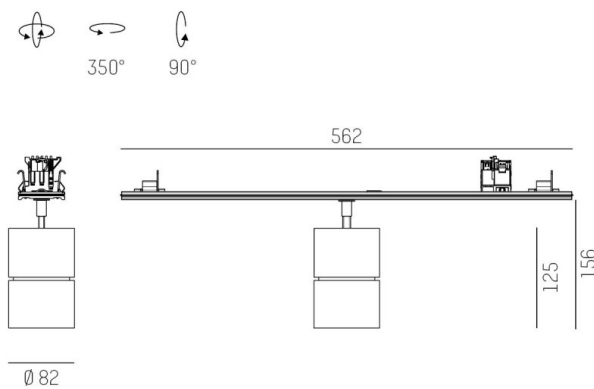

TRAIL

610-1300041347550

TRAIL MOVA M MOUNTING RAIL LIGHT INSERT made of aluminium, white, similar to RAL 9016, decor white, high-efficiently vacuum deposited aluminium reflector without safety glass beam 40°, light output direct, swiveling 350, tilting 90, with converter, max. 800mA, dimmability: not dimmable, through wiring 7-polig, adapter/ceiling base white, IP20

DRAWING

TECHNICAL DETAILS

System perform. [W]	31
Bulb type	LED
Luminous flux [lm]	3290
Current sec. [mA]	800
Colour temp. [K]	3500K
CRI	PREMIUM>90
Optics	aluminium reflector without protection glass
Designer	INHOUSE
Converter	with converter
Dimming	not dimmable
Light output	direct
Beam angle [°]	40°
Voltage [V]	220-240V 50/60Hz
Through wiring	7-polig
Material	aluminium
Length [mm]	564,9
Height [mm]	156
Diameter [mm]	82
IP protection class	IP20
Voltage class	protection cl. I
Net weight [kg]	0,94
Colour lamp	white
RAL	9016
Colour adapter/ceiling base	white
Colour decor	white
EAN-Number	9010870131507
Lifetime [h]	L80 B10 50 000
Energy efficiency cl.	E
No. of luminaires B16A	50

LIGHT DISTRIBUTION CURVE

The values are rated values. Power and luminous flux are initially subject to a tolerance of +/- 10%. Colour temperature tolerance: +/- 150 K. The values apply to an ambient temperature of 25°C unless otherwise specified.