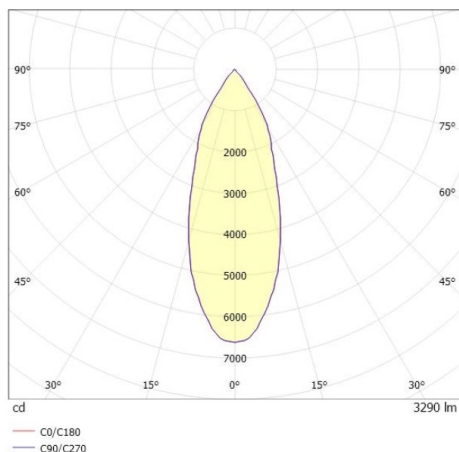

TRAIL

610-130004134755d

TRAIL MOVA M MOUNTING RAIL LIGHT INSERT made of aluminium, white, similar to RAL 9016, decor white, high-efficiently vacuum deposited aluminium reflector without safety glass beam 40°, light output direct, swiveling 350, tilting 90, with converter, max. 800mA, dimmability: DALI, through wiring 7-polig, adapter/ceiling base white, IP20

DRAWING

TECHNICAL DETAILS

System perform. [W]	31
Bulb type	LED
Luminous flux [lm]	3290
Current sec. [mA]	800
Colour temp. [K]	3500K
CRI	PREMIUM>90
Optics	aluminium reflector without protection glass
Designer	INHOUSE
Converter	with converter
Light output	direct
Beam angle [°]	40°
Voltage [V]	220-240V 50/60Hz
Through wiring	7-polig
Material	aluminium
Length [mm]	564,9
Height [mm]	156
Diameter [mm]	82
IP protection class	IP20
Voltage class	protection cl. I
Net weight [kg]	0,96
Colour lamp	white
RAL	9016
Colour adapter/ceiling base	white
Colour decor	white
EAN-Number	9010870131491
Lifetime [h]	L80 B10 50 000
Energy efficiency cl.	E
No. of luminaires B16A	50

LIGHT DISTRIBUTION CURVE

The values are rated values. Power and luminous flux are initially subject to a tolerance of +/- 10%. Colour temperature tolerance: +/- 150 K. The values apply to an ambient temperature of 25°C unless otherwise specified.