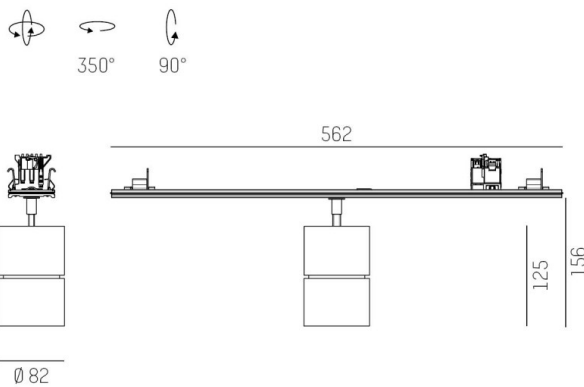

TRAIL

610-130004134755d

TRAIL MOVA M MOUNTING RAIL LIGHT INSERT made of aluminium, white, similar to RAL 9016, decor white, high-efficiently vacuum deposited aluminium reflector without safety glass beam 40°, light output direct, swiveling 350, tilting 90, with converter, max. 800mA, dimmability: DALI, through wiring 7-polig, adapter/ceiling base white, IP20

DRAWING

TECHNICAL DETAILS

System perform. [W]	31
Bulb type	LED
Luminous flux [lm]	3290
Current sec. [mA]	800
Colour temp. [K]	3500K
CRI	PREMIUM>90
Optics	aluminium reflector without protection glass
Designer	INHOUSE
Converter	with converter
Light output	direct
Beam angle [°]	40°
Voltage [V]	220-240V 50/60Hz
Through wiring	7-polig
Material	aluminium
Length [mm]	564,9
Height [mm]	156
Diameter [mm]	82
IP protection class	IP20
Voltage class	protection cl. I
Net weight [kg]	0,96
Colour lamp	white
RAL	9016
Colour adapter/ceiling base	white
Colour decor	white
EAN-Number	9010870131491
Lifetime [h]	L80 B10 50 000
Energy efficiency cl.	E
No. of luminaires B16A	50

LIGHT DISTRIBUTION CURVE

The values are rated values. Power and luminous flux are initially subject to a tolerance of +/- 10%. Colour temperature tolerance: +/- 150 K. The values apply to an ambient temperature of 25°C unless otherwise specified.