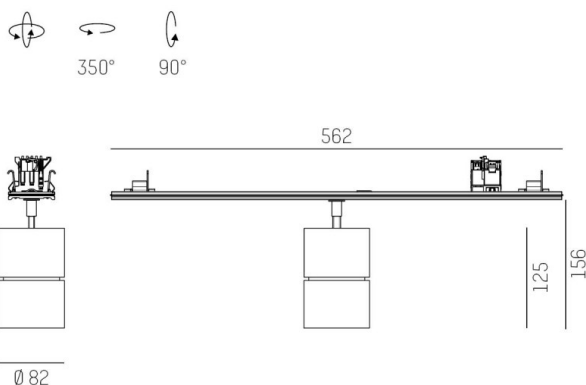

TRAIL

610-1300041347660

TRAIL MOVA M MOUNTING RAIL LIGHT INSERT made of aluminium, black, similar to RAL 9005, decor black, high-efficiently vacuum deposited aluminium reflector without safety glass beam 40°, light output direct, swiveling 350, tilting 90, with converter, max. 800mA, dimmability: not dimmable, through wiring 7-polig, adapter/ceiling base black, IP20

DRAWING

TECHNICAL DETAILS

System perform. [W]	31
Bulb type	LED
Luminous flux [lm]	3290
Current sec. [mA]	800
Colour temp. [K]	3500K
CRI	PREMIUM>90
Optics	aluminium reflector without protection glass
Designer	INHOUSE
Converter	with converter
Dimming	not dimmable
Light output	direct
Beam angle [°]	40°
Voltage [V]	220-240V 50/60Hz
Through wiring	7-polig
Material	aluminium
Length [mm]	564,9
Height [mm]	156
Diameter [mm]	82
IP protection class	IP20
Voltage class	protection cl. I
Net weight [kg]	0,94
Colour lamp	black
RAL	9005
Colour adapter/ceiling base	black
Colour decor	black
EAN-Number	9010870131521
Lifetime [h]	L80 B10 50 000
Energy efficiency cl.	E
No. of luminaires B16A	50

LIGHT DISTRIBUTION CURVE

The values are rated values. Power and luminous flux are initially subject to a tolerance of +/- 10%. Colour temperature tolerance: +/- 150 K. The values apply to an ambient temperature of 25°C unless otherwise specified.