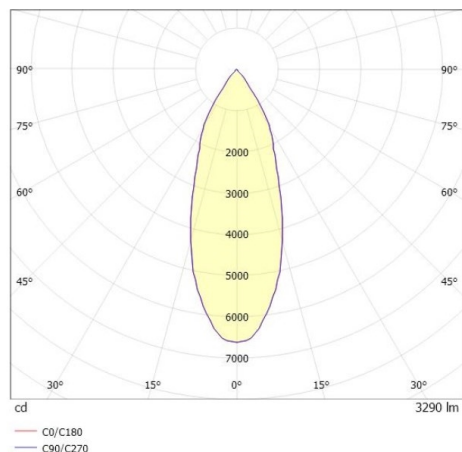

TRAIL

610-1300041347660

TRAIL MOVA M MOUNTING RAIL LIGHT INSERT made of aluminium, black, similar to RAL 9005, decor black, high-efficiently vacuum deposited aluminium reflector without safety glass beam 40°, light output direct, swiveling 350, tilting 90, with converter, max. 800mA, dimmability: not dimmable, through wiring 7-polig, adapter/ceiling base black, IP20

DRAWING

TECHNICAL DETAILS

System perform. [W]	31
Bulb type	LED
Luminous flux [lm]	3290
Current sec. [mA]	800
Colour temp. [K]	3500K
CRI	PREMIUM>90
Optics	aluminium reflector without protection glass
Designer	INHOUSE
Converter	with converter
Dimming	not dimmable
Light output	direct
Beam angle [°]	40°
Voltage [V]	220-240V 50/60Hz
Through wiring	7-polig
Material	aluminium
Length [mm]	564,9
Height [mm]	156
Diameter [mm]	82
IP protection class	IP20
Voltage class	protection cl. I
Net weight [kg]	0,94
Colour lamp	black
RAL	9005
Colour adapter/ceiling base	black
Colour decor	black
EAN-Number	9010870131521
Lifetime [h]	L80 B10 50 000
Energy efficiency cl.	E
No. of luminaires B16A	50

LIGHT DISTRIBUTION CURVE

The values are rated values. Power and luminous flux are initially subject to a tolerance of +/- 10%. Colour temperature tolerance: +/- 150 K. The values apply to an ambient temperature of 25°C unless otherwise specified.