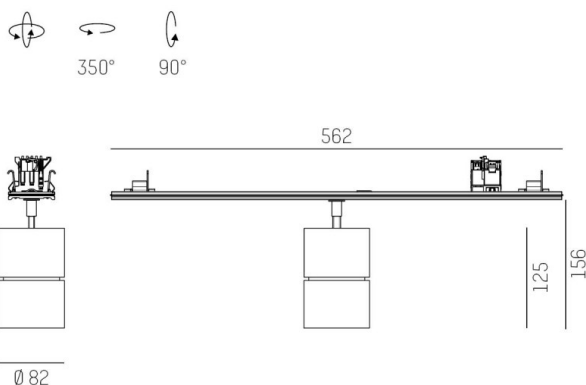

TRAIL

610-130004134766d

TRAIL MOVA M MOUNTING RAIL LIGHT INSERT made of aluminium, black, similar to RAL 9005, decor black, high-efficiently vacuum deposited aluminium reflector without safety glass beam 40°, light output direct, swiveling 350, tilting 90, with converter, max. 800mA, dimmability: DALI, through wiring 7-polig, adapter/ceiling base black, IP20

DRAWING

TECHNICAL DETAILS

System perform. [W]	31
Bulb type	LED
Luminous flux [lm]	3290
Current sec. [mA]	800
Colour temp. [K]	3500K
CRI	PREMIUM>90
Optics	aluminium reflector without protection glass
Designer	INHOUSE
Converter	with converter
Light output	direct
Beam angle [°]	40°
Voltage [V]	220-240V 50/60Hz
Through wiring	7-polig
Material	aluminium
Length [mm]	564,9
Height [mm]	156
Diameter [mm]	82
IP protection class	IP20
Voltage class	protection cl. I
Net weight [kg]	0,96
Colour lamp	black
RAL	9005
Colour adapter/ceiling base	black
Colour decor	black
EAN-Number	9010870131514
Lifetime [h]	L80 B10 50 000
Energy efficiency cl.	E
No. of luminaires B16A	50

LIGHT DISTRIBUTION CURVE

The values are rated values. Power and luminous flux are initially subject to a tolerance of +/- 10%. Colour temperature tolerance: +/- 150 K. The values apply to an ambient temperature of 25°C unless otherwise specified.