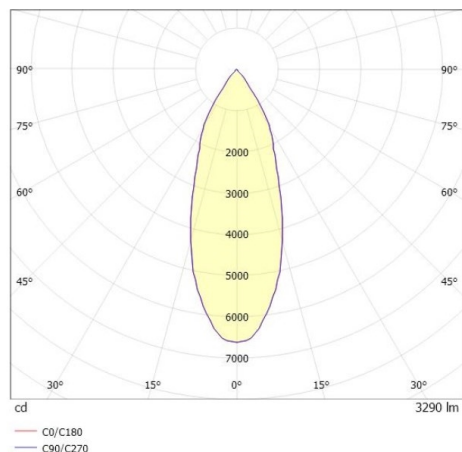

TRAIL

610-130004134766d

TRAIL MOVA M MOUNTING RAIL LIGHT INSERT made of aluminium, black, similar to RAL 9005, decor black, high-efficiently vacuum deposited aluminium reflector without safety glass beam 40°, light output direct, swiveling 350, tilting 90, with converter, max. 800mA, dimmability: DALI, through wiring 7-polig, adapter/ceiling base black, IP20

DRAWING

TECHNICAL DETAILS

System perform. [W]	31
Bulb type	LED
Luminous flux [lm]	3290
Current sec. [mA]	800
Colour temp. [K]	3500K
CRI	PREMIUM>90
Optics	aluminium reflector without protection glass
Designer	INHOUSE
Converter	with converter
Light output	direct
Beam angle [°]	40°
Voltage [V]	220-240V 50/60Hz
Through wiring	7-polig
Material	aluminium
Length [mm]	564,9
Height [mm]	156
Diameter [mm]	82
IP protection class	IP20
Voltage class	protection cl. I
Net weight [kg]	0,96
Colour lamp	black
RAL	9005
Colour adapter/ceiling base	black
Colour decor	black
EAN-Number	9010870131514
Lifetime [h]	L80 B10 50 000
Energy efficiency cl.	E
No. of luminaires B16A	50

LIGHT DISTRIBUTION CURVE

The values are rated values. Power and luminous flux are initially subject to a tolerance of +/- 10%. Colour temperature tolerance: +/- 150 K. The values apply to an ambient temperature of 25°C unless otherwise specified.