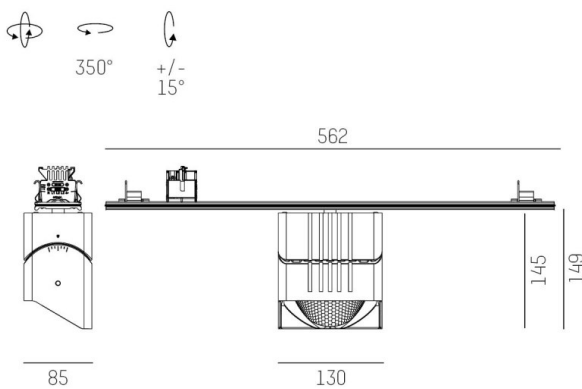

TRAIL

610-1351011124440

TRAIL ARTIS 1 MOUNTING RAIL LIGHT INSERT made of aluminium, grey, similar to RAL 9006, high-efficiently vacuum deposited synthetic reflector beam asymmetric, light output direct, swiveling 350°, tilting 30°, with converter, max. 1050mA, dimmability: not dimmable, through wiring 7-polig, adapter/ceiling base grey, IP20 with the option of attaching the Lightguider for lighting the 3rd level

DRAWING

TECHNICAL DETAILS

System perform. [W]	40
Bulb type	LED
Luminous flux [lm]	4980
Current sec. [mA]	1050
Colour temp. [K]	4000K
CRI	>90
Optics	vacuum deposited synthetic reflector
Designer	INHOUSE
Converter	with converter
Dimming	not dimmable
Light output	direct
Beam angle [°]	asymmetrisch
Voltage [V]	220-240V 50/60Hz
Through wiring	7-polig
Material	aluminium
Length [mm]	564,9
Width [mm]	85
Height [mm]	149
IP protection class	IP20
Voltage class	protection cl. I
Net weight [kg]	1,20
Colour lamp	grey
RAL	9006
Colour adapter/ceiling base	grey
EAN-Number	9010870134775
Lifetime [h]	L80 B10 50 000
Energy efficiency cl.	D
No. of luminaires B16A	24

LIGHT DISTRIBUTION CURVE

The values are rated values. Power and luminous flux are initially subject to a tolerance of +/- 10%. Colour temperature tolerance: +/- 150 K. The values apply to an ambient temperature of 25°C unless otherwise specified.