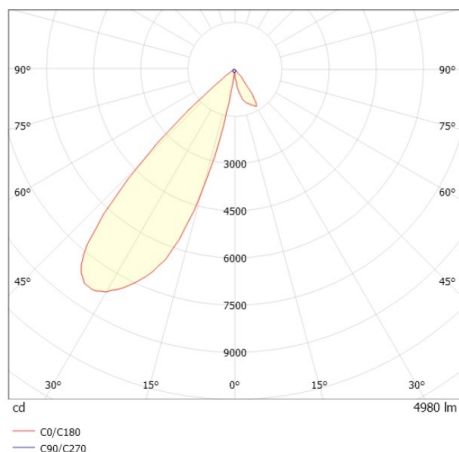

TRAIL

610-1351011124440

TRAIL ARTIS 1 MOUNTING RAIL LIGHT INSERT made of aluminium, grey, similar to RAL 9006, high-efficiently vacuum deposited synthetic reflector beam asymmetric, light output direct, swiveling 350°, tilting 30°, with converter, max. 1050mA, dimmability: not dimmable, through wiring 7-polig, adapter/ceiling base grey, IP20 with the option of attaching the Lightguider for lighting the 3rd level

DRAWING

TECHNICAL DETAILS

System perform. [W]	40
Bulb type	LED
Luminous flux [lm]	4980
Current sec. [mA]	1050
Colour temp. [K]	4000K
CRI	>90
Optics	vacuum deposited synthetic reflector
Designer	INHOUSE
Converter	with converter
Dimming	not dimmable
Light output	direct
Beam angle [°]	asymmetrisch
Voltage [V]	220-240V 50/60Hz
Through wiring	7-polig
Material	aluminium
Length [mm]	564,9
Width [mm]	85
Height [mm]	149
IP protection class	IP20
Voltage class	protection cl. I
Net weight [kg]	1,20
Colour lamp	grey
RAL	9006
Colour adapter/ceiling base	grey
EAN-Number	9010870134775
Lifetime [h]	L80 B10 50 000
Energy efficiency cl.	D
No. of luminaires B16A	24

LIGHT DISTRIBUTION CURVE

The values are rated values. Power and luminous flux are initially subject to a tolerance of +/- 10%. Colour temperature tolerance: +/- 150 K. The values apply to an ambient temperature of 25°C unless otherwise specified.