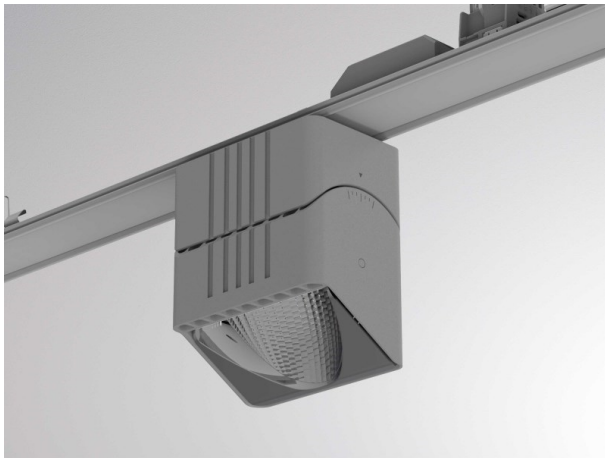

TRAIL

610-1351011124440

TRAIL ARTIS 1 MOUNTING RAIL LIGHT INSERT made of aluminium, grey, similar to RAL 9006, high-efficiently vacuum deposited synthetic reflector beam asymmetric, light output direct, swiveling 350°, tilting 30°, with converter, max. 1050mA, dimmability: not dimmable, through wiring 7-polig, adapter/ceiling base grey, IP20 with the option of attaching the Lightguider for lighting the 3rd level

DRAWING

TECHNICAL DETAILS

System perform. [W]	40
Bulb type	LED
Luminous flux [lm]	4980
Current sec. [mA]	1050
Colour temp. [K]	4000K
CRI	>90
Optics	vacuum deposited synthetic reflector
Designer	INHOUSE
Converter	with converter
Dimming	not dimmable
Light output	direct
Beam angle [°]	asymmetrisch
Voltage [V]	220-240V 50/60Hz
Through wiring	7-polig
Material	aluminium
Length [mm]	564,9
Width [mm]	85
Height [mm]	149
IP protection class	IP20
Voltage class	protection cl. I
Net weight [kg]	1,20
Colour lamp	grey
RAL	9006
Colour adapter/ceiling base	grey
EAN-Number	9010870134775
Lifetime [h]	L80 B10 50 000
Energy efficiency cl.	D
No. of luminaires B16A	24