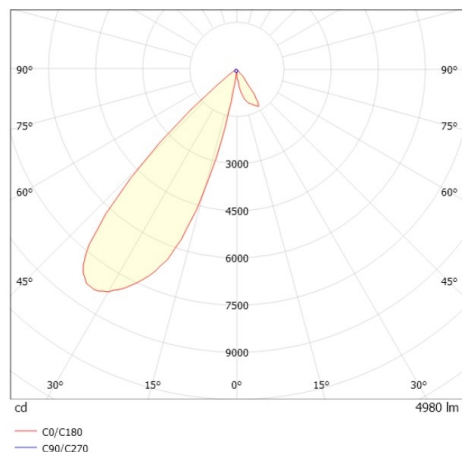

TRAIL

610-1351011124660

TRAIL ARTIS 1 MOUNTING RAIL LIGHT INSERT made of aluminium, black, similar to RAL 9005, high-efficiently vacuum deposited synthetic reflector beam asymmetric, light output direct, swiveling 350°, tilting 30°, with converter, max. 1050mA, dimmability: not dimmable, through wiring 7-polig, adapter/ceiling base black, IP20 with the option of attaching the Lightguider for lighting the 3rd level

DRAWING

TECHNICAL DETAILS

System perform. [W]	40
Bulb type	LED
Luminous flux [lm]	4980
Current sec. [mA]	1050
Colour temp. [K]	4000K
CRI	>90
Optics	vacuum deposited synthetic reflector
Designer	INHOUSE
Converter	with converter
Dimming	not dimmable
Light output	direct
Beam angle [°]	asymmetrisch
Voltage [V]	220-240V 50/60Hz
Through wiring	7-polig
Material	aluminium
Length [mm]	564,9
Width [mm]	85
Height [mm]	149
IP protection class	IP20
Voltage class	protection cl. I
Net weight [kg]	1,43
Colour lamp	black
RAL	9005
Colour adapter/ceiling base	black
EAN-Number	9010870134812
Lifetime [h]	L80 B10 50 000
Energy efficiency cl.	D
No. of luminaires B16A	24

LIGHT DISTRIBUTION CURVE

The values are rated values. Power and luminous flux are initially subject to a tolerance of +/- 10%. Colour temperature tolerance: +/- 150 K. The values apply to an ambient temperature of 25°C unless otherwise specified.