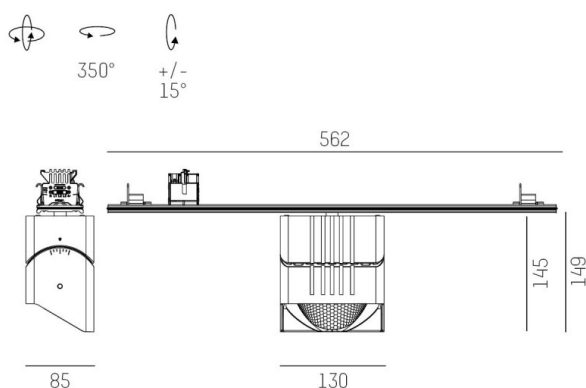

TRAIL

610-1351011124660

TRAIL ARTIS 1 MOUNTING RAIL LIGHT INSERT made of aluminium, black, similar to RAL 9005, high-efficiently vacuum deposited synthetic reflector beam asymmetric, light output direct, swiveling 350°, tilting 30°, with converter, max. 1050mA, dimmability: not dimmable, through wiring 7-polig, adapter/ceiling base black, IP20 with the option of attaching the Lightguider for lighting the 3rd level

DRAWING

TECHNICAL DETAILS

System perform. [W]	40
Bulb type	LED
Luminous flux [lm]	4980
Current sec. [mA]	1050
Colour temp. [K]	4000K
CRI	>90
Optics	vacuum deposited synthetic reflector
Designer	INHOUSE
Converter	with converter
Dimming	not dimmable
Light output	direct
Beam angle [°]	asymmetrisch
Voltage [V]	220-240V 50/60Hz
Through wiring	7-polig
Material	aluminium
Length [mm]	564,9
Width [mm]	85
Height [mm]	149
IP protection class	IP20
Voltage class	protection cl. I
Net weight [kg]	1,43
Colour lamp	black
RAL	9005
Colour adapter/ceiling base	black
EAN-Number	9010870134812
Lifetime [h]	L80 B10 50 000
Energy efficiency cl.	D
No. of luminaires B16A	24

LIGHT DISTRIBUTION CURVE

The values are rated values. Power and luminous flux are initially subject to a tolerance of +/- 10%. Colour temperature tolerance: +/- 150 K. The values apply to an ambient temperature of 25°C unless otherwise specified.