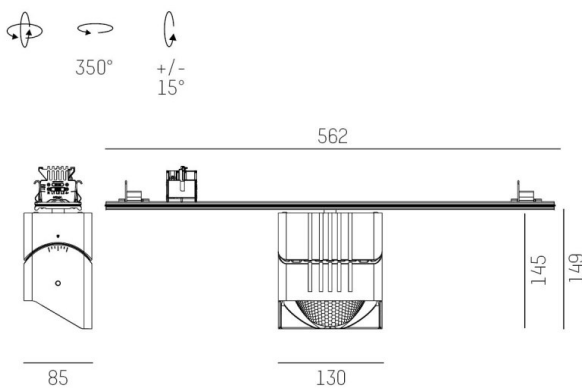

TRAIL

610-1351011147440

TRAIL ARTIS 1 MOUNTING RAIL LIGHT INSERT made of aluminium, grey, similar to RAL 9006, high-efficiently vacuum deposited synthetic reflector beam asymmetric, light output direct, swiveling 350°, tilting 30°, with converter, max. 1050mA, dimmability: not dimmable, through wiring 7-polig, adapter/ceiling base grey, IP20 with the option of attaching the Lightguider for lighting the 3rd level

DRAWING

TECHNICAL DETAILS

System perform. [W]	40
Bulb type	LED
Luminous flux [lm]	4510
Current sec. [mA]	1050
Colour temp. [K]	3500K
CRI	PREMIUM>90
Optics	vacuum deposited synthetic reflector
Designer	INHOUSE
Converter	with converter
Dimming	not dimmable
Light output	direct
Beam angle [°]	asymmetrisch
Voltage [V]	220-240V 50/60Hz
Through wiring	7-polig
Material	aluminium
Length [mm]	564,9
Width [mm]	85
Height [mm]	149
IP protection class	IP20
Voltage class	protection cl. I
Net weight [kg]	1,20
Colour lamp	grey
RAL	9006
Colour adapter/ceiling base	grey
EAN-Number	9010870133051
Lifetime [h]	L80 B10 50 000
Energy efficiency cl.	D
No. of luminaires B16A	24

LIGHT DISTRIBUTION CURVE

The values are rated values. Power and luminous flux are initially subject to a tolerance of +/- 10%. Colour temperature tolerance: +/- 150 K. The values apply to an ambient temperature of 25°C unless otherwise specified.