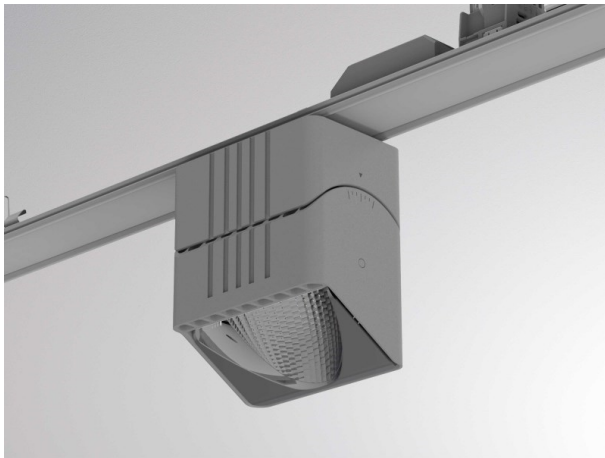

TRAIL

610-1351011147440

TRAIL ARTIS 1 MOUNTING RAIL LIGHT INSERT made of aluminium, grey, similar to RAL 9006, high-efficiently vacuum deposited synthetic reflector beam asymmetric, light output direct, swiveling 350°, tilting 30°, with converter, max. 1050mA, dimmability: not dimmable, through wiring 7-polig, adapter/ceiling base grey, IP20 with the option of attaching the Lightguider for lighting the 3rd level

DRAWING

TECHNICAL DETAILS

System perform. [W]	40
Bulb type	LED
Luminous flux [lm]	4510
Current sec. [mA]	1050
Colour temp. [K]	3500K
CRI	PREMIUM>90
Optics	vacuum deposited synthetic reflector
Designer	INHOUSE
Converter	with converter
Dimming	not dimmable
Light output	direct
Beam angle [°]	asymmetrisch
Voltage [V]	220-240V 50/60Hz
Through wiring	7-polig
Material	aluminium
Length [mm]	564,9
Width [mm]	85
Height [mm]	149
IP protection class	IP20
Voltage class	protection cl. I
Net weight [kg]	1,20
Colour lamp	grey
RAL	9006
Colour adapter/ceiling base	grey
EAN-Number	9010870133051
Lifetime [h]	L80 B10 50 000
Energy efficiency cl.	D
No. of luminaires B16A	24