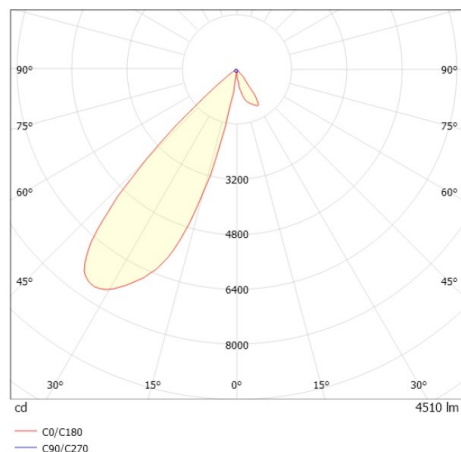

TRAIL

610-1351011147440

TRAIL ARTIS 1 MOUNTING RAIL LIGHT INSERT made of aluminium, grey, similar to RAL 9006, high-efficiently vacuum deposited synthetic reflector beam asymmetric, light output direct, swiveling 350°, tilting 30°, with converter, max. 1050mA, dimmability: not dimmable, through wiring 7-polig, adapter/ceiling base grey, IP20 with the option of attaching the Lightguider for lighting the 3rd level

DRAWING

TECHNICAL DETAILS

System perform. [W]	40
Bulb type	LED
Luminous flux [lm]	4510
Current sec. [mA]	1050
Colour temp. [K]	3500K
CRI	PREMIUM>90
Optics	vacuum deposited synthetic reflector
Designer	INHOUSE
Converter	with converter
Dimming	not dimmable
Light output	direct
Beam angle [°]	asymmetrisch
Voltage [V]	220-240V 50/60Hz
Through wiring	7-polig
Material	aluminium
Length [mm]	564,9
Width [mm]	85
Height [mm]	149
IP protection class	IP20
Voltage class	protection cl. I
Net weight [kg]	1,20
Colour lamp	grey
RAL	9006
Colour adapter/ceiling base	grey
EAN-Number	9010870133051
Lifetime [h]	L80 B10 50 000
Energy efficiency cl.	D
No. of luminaires B16A	24

LIGHT DISTRIBUTION CURVE

The values are rated values. Power and luminous flux are initially subject to a tolerance of +/- 10%. Colour temperature tolerance: +/- 150 K. The values apply to an ambient temperature of 25°C unless otherwise specified.