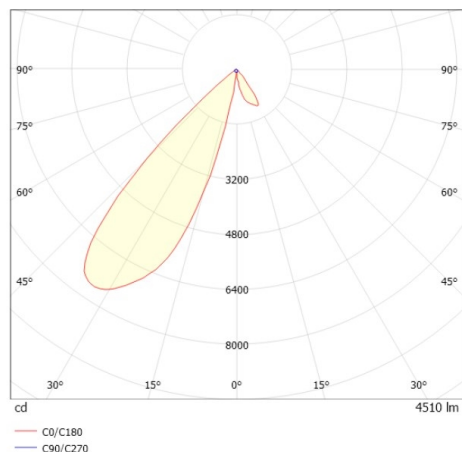

TRAIL

610-1351011147660

TRAIL ARTIS 1 MOUNTING RAIL LIGHT INSERT made of aluminium, black, similar to RAL 9005, high-efficiently vacuum deposited synthetic reflector beam asymmetric, light output direct, swiveling 350°, tilting 30°, with converter, max. 1050mA, dimmability: not dimmable, through wiring 7-polig, adapter/ceiling base black, IP20 with the option of attaching the Lightguider for lighting the 3rd level

DRAWING

TECHNICAL DETAILS

System perform. [W]	40
Bulb type	LED
Luminous flux [lm]	4510
Current sec. [mA]	1050
Colour temp. [K]	3500K
CRI	PREMIUM>90
Optics	vacuum deposited synthetic reflector
Designer	INHOUSE
Converter	with converter
Dimming	not dimmable
Light output	direct
Beam angle [°]	asymmetrisch
Voltage [V]	220-240V 50/60Hz
Through wiring	7-polig
Material	aluminium
Length [mm]	564,9
Width [mm]	85
Height [mm]	149
IP protection class	IP20
Voltage class	protection cl. I
Net weight [kg]	1,43
Colour lamp	black
RAL	9005
Colour adapter/ceiling base	black
EAN-Number	9010870133099
Lifetime [h]	L80 B10 50 000
Energy efficiency cl.	D
No. of luminaires B16A	24

LIGHT DISTRIBUTION CURVE

The values are rated values. Power and luminous flux are initially subject to a tolerance of +/- 10%. Colour temperature tolerance: +/- 150 K. The values apply to an ambient temperature of 25°C unless otherwise specified.