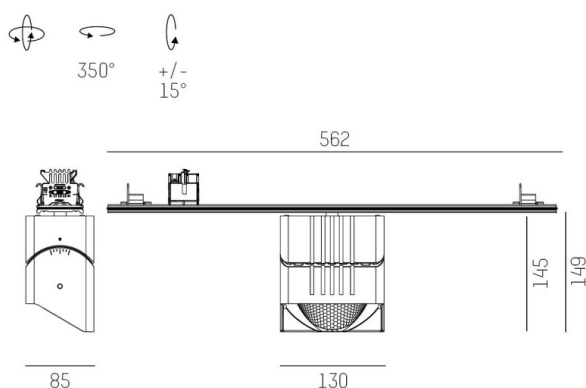

TRAIL

610-1351011147660

TRAIL ARTIS 1 MOUNTING RAIL LIGHT INSERT made of aluminium, black, similar to RAL 9005, high-efficiently vacuum deposited synthetic reflector beam asymmetric, light output direct, swiveling 350°, tilting 30°, with converter, max. 1050mA, dimmability: not dimmable, through wiring 7-polig, adapter/ceiling base black, IP20 with the option of attaching the Lightguider for lighting the 3rd level

DRAWING

TECHNICAL DETAILS

System perform. [W]	40
Bulb type	LED
Luminous flux [lm]	4510
Current sec. [mA]	1050
Colour temp. [K]	3500K
CRI	PREMIUM>90
Optics	vacuum deposited synthetic reflector
Designer	INHOUSE
Converter	with converter
Dimming	not dimmable
Light output	direct
Beam angle [°]	asymmetrisch
Voltage [V]	220-240V 50/60Hz
Through wiring	7-polig
Material	aluminium
Length [mm]	564,9
Width [mm]	85
Height [mm]	149
IP protection class	IP20
Voltage class	protection cl. I
Net weight [kg]	1,43
Colour lamp	black
RAL	9005
Colour adapter/ceiling base	black
EAN-Number	9010870133099
Lifetime [h]	L80 B10 50 000
Energy efficiency cl.	D
No. of luminaires B16A	24

LIGHT DISTRIBUTION CURVE

The values are rated values. Power and luminous flux are initially subject to a tolerance of +/- 10%. Colour temperature tolerance: +/- 150 K. The values apply to an ambient temperature of 25°C unless otherwise specified.