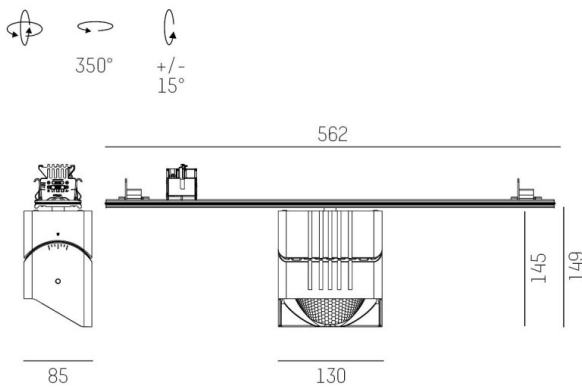

TRAIL

610-1351011149440

TRAIL ARTIS 1 MOUNTING RAIL LIGHT INSERT made of aluminium, grey, similar to RAL 9006, high-efficiently vacuum deposited synthetic reflector beam asymmetric, light output direct, swiveling 350°, tilting 30°, with converter, max. 1050mA, dimmability: not dimmable, through wiring 7-polig, adapter/ceiling base grey, IP20 with the option of attaching the Lightguider for lighting the 3rd level

DRAWING

TECHNICAL DETAILS

System perform. [W]	40
Bulb type	LED
Luminous flux [lm]	4410
Current sec. [mA]	1050
Colour temp. [K]	3000K
CRI	PREMIUM>90
Optics	vacuum deposited synthetic reflector
Designer	INHOUSE
Converter	with converter
Dimming	not dimmable
Light output	direct
Beam angle [°]	asymmetrisch
Voltage [V]	220-240V 50/60Hz
Through wiring	7-polig
Material	aluminium
Length [mm]	564,9
Width [mm]	85
Height [mm]	149
IP protection class	IP20
Voltage class	protection cl. I
Net weight [kg]	1,20
Colour lamp	grey
RAL	9006
Colour adapter/ceiling base	grey
EAN-Number	9010870133624
Lifetime [h]	L80 B10 50 000
Energy efficiency cl.	E
No. of luminaires B16A	24

LIGHT DISTRIBUTION CURVE

The values are rated values. Power and luminous flux are initially subject to a tolerance of +/- 10%. Colour temperature tolerance: +/- 150 K. The values apply to an ambient temperature of 25°C unless otherwise specified.