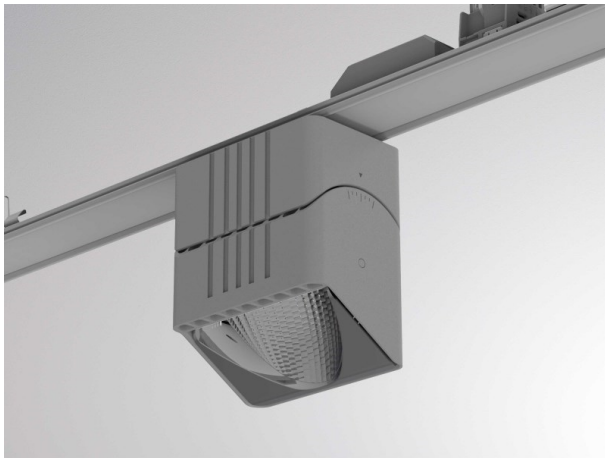

TRAIL

610-1351011149440

TRAIL ARTIS 1 MOUNTING RAIL LIGHT INSERT made of aluminium, grey, similar to RAL 9006, high-efficiently vacuum deposited synthetic reflector beam asymmetric, light output direct, swiveling 350°, tilting 30°, with converter, max. 1050mA, dimmability: not dimmable, through wiring 7-polig, adapter/ceiling base grey, IP20 with the option of attaching the Lightguider for lighting the 3rd level

DRAWING

TECHNICAL DETAILS

System perform. [W]	40
Bulb type	LED
Luminous flux [lm]	4410
Current sec. [mA]	1050
Colour temp. [K]	3000K
CRI	PREMIUM>90
Optics	vacuum deposited synthetic reflector
Designer	INHOUSE
Converter	with converter
Dimming	not dimmable
Light output	direct
Beam angle [°]	asymmetrisch
Voltage [V]	220-240V 50/60Hz
Through wiring	7-polig
Material	aluminium
Length [mm]	564,9
Width [mm]	85
Height [mm]	149
IP protection class	IP20
Voltage class	protection cl. I
Net weight [kg]	1,20
Colour lamp	grey
RAL	9006
Colour adapter/ceiling base	grey
EAN-Number	9010870133624
Lifetime [h]	L80 B10 50 000
Energy efficiency cl.	E
No. of luminaires B16A	24