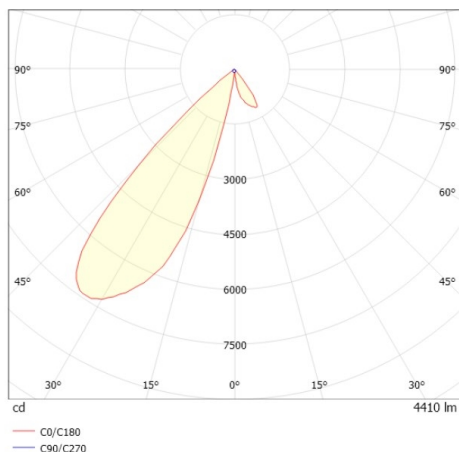

TRAIL

610-1351011149440

TRAIL ARTIS 1 MOUNTING RAIL LIGHT INSERT made of aluminium, grey, similar to RAL 9006, high-efficiently vacuum deposited synthetic reflector beam asymmetric, light output direct, swiveling 350°, tilting 30°, with converter, max. 1050mA, dimmability: not dimmable, through wiring 7-polig, adapter/ceiling base grey, IP20 with the option of attaching the Lightguider for lighting the 3rd level

DRAWING

TECHNICAL DETAILS

System perform. [W]	40
Bulb type	LED
Luminous flux [lm]	4410
Current sec. [mA]	1050
Colour temp. [K]	3000K
CRI	PREMIUM>90
Optics	vacuum deposited synthetic reflector
Designer	INHOUSE
Converter	with converter
Dimming	not dimmable
Light output	direct
Beam angle [°]	asymmetrisch
Voltage [V]	220-240V 50/60Hz
Through wiring	7-polig
Material	aluminium
Length [mm]	564,9
Width [mm]	85
Height [mm]	149
IP protection class	IP20
Voltage class	protection cl. I
Net weight [kg]	1,20
Colour lamp	grey
RAL	9006
Colour adapter/ceiling base	grey
EAN-Number	9010870133624
Lifetime [h]	L80 B10 50 000
Energy efficiency cl.	E
No. of luminaires B16A	24

LIGHT DISTRIBUTION CURVE

The values are rated values. Power and luminous flux are initially subject to a tolerance of +/- 10%. Colour temperature tolerance: +/- 150 K. The values apply to an ambient temperature of 25°C unless otherwise specified.