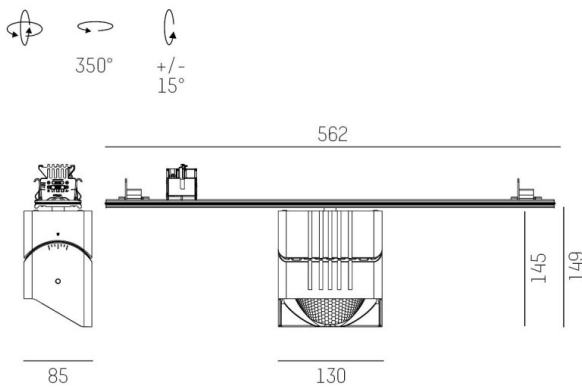

TRAIL

610-1351011149660

TRAIL ARTIS 1 MOUNTING RAIL LIGHT INSERT made of aluminium, black, similar to RAL 9005, high-efficiently vacuum deposited synthetic reflector beam asymmetric, light output direct, swiveling 350°, tilting 30°, with converter, max. 1050mA, dimmability: not dimmable, through wiring 7-polig, adapter/ceiling base black, IP20 with the option of attaching the Lightguider for lighting the 3rd level

DRAWING

TECHNICAL DETAILS

System perform. [W]	40
Bulb type	LED
Luminous flux [lm]	4410
Current sec. [mA]	1050
Colour temp. [K]	3000K
CRI	PREMIUM>90
Optics	vacuum deposited synthetic reflector
Designer	INHOUSE
Converter	with converter
Dimming	not dimmable
Light output	direct
Beam angle [°]	asymmetrisch
Voltage [V]	220-240V 50/60Hz
Through wiring	7-polig
Material	aluminium
Length [mm]	564,9
Width [mm]	85
Height [mm]	149
IP protection class	IP20
Voltage class	protection cl. I
Net weight [kg]	1,43
Colour lamp	black
RAL	9005
Colour adapter/ceiling base	black
EAN-Number	9010870133662
Lifetime [h]	L80 B10 50 000
Energy efficiency cl.	E
No. of luminaires B16A	24

LIGHT DISTRIBUTION CURVE

The values are rated values. Power and luminous flux are initially subject to a tolerance of +/- 10%. Colour temperature tolerance: +/- 150 K. The values apply to an ambient temperature of 25°C unless otherwise specified.