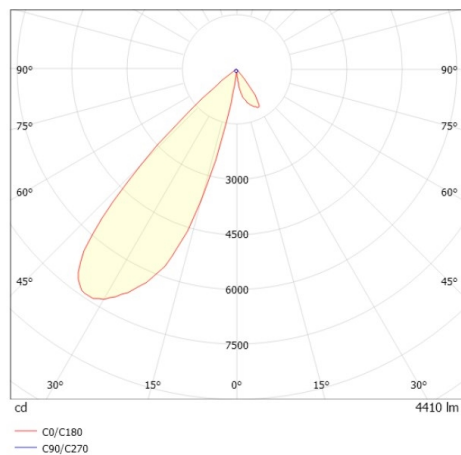

TRAIL

610-1351011149660

TRAIL ARTIS 1 MOUNTING RAIL LIGHT INSERT made of aluminium, black, similar to RAL 9005, high-efficiently vacuum deposited synthetic reflector beam asymmetric, light output direct, swiveling 350°, tilting 30°, with converter, max. 1050mA, dimmability: not dimmable, through wiring 7-polig, adapter/ceiling base black, IP20 with the option of attaching the Lightguider for lighting the 3rd level

DRAWING

TECHNICAL DETAILS

System perform. [W]	40
Bulb type	LED
Luminous flux [lm]	4410
Current sec. [mA]	1050
Colour temp. [K]	3000K
CRI	PREMIUM>90
Optics	vacuum deposited synthetic reflector
Designer	INHOUSE
Converter	with converter
Dimming	not dimmable
Light output	direct
Beam angle [°]	asymmetrisch
Voltage [V]	220-240V 50/60Hz
Through wiring	7-polig
Material	aluminium
Length [mm]	564,9
Width [mm]	85
Height [mm]	149
IP protection class	IP20
Voltage class	protection cl. I
Net weight [kg]	1,43
Colour lamp	black
RAL	9005
Colour adapter/ceiling base	black
EAN-Number	9010870133662
Lifetime [h]	L80 B10 50 000
Energy efficiency cl.	E
No. of luminaires B16A	24

LIGHT DISTRIBUTION CURVE

The values are rated values. Power and luminous flux are initially subject to a tolerance of +/- 10%. Colour temperature tolerance: +/- 150 K. The values apply to an ambient temperature of 25°C unless otherwise specified.