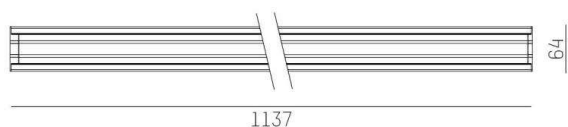

TRAIL

610-2251011515060

TRAIL LIGHT INSERT MB MOUNTING RAIL LIGHT INSERT made of aluminium, black, similar to RAL 9005, linear optics beam 60°, light output direct, UGR <19, with converter, max. 250mA, dimmability: not dimmable, through wiring 7-polig, IP20

DRAWING

TECHNICAL DETAILS

System perform. [W]	25
Bulb type	LED
Luminous flux [lm]	4060
Current sec. [mA]	250
Colour temp. [K]	5000K
CRI	>80
UGR	<19
Optics	high quality linear optics
Designer	INHOUSE
Converter	with converter
Dimming	not dimmable
Light output	direct
Beam angle [°]	60°
Voltage [V]	220-240V 50/60Hz
Through wiring	7-polig
Material	aluminium
Length [mm]	1137
Width [mm]	64
Height [mm]	16
IP protection class	IP20
Voltage class	protection cl. I
Shock resistance	IK06
Net weight [kg]	1,19
Colour lamp	black
RAL	9005
EAN-Number	9010870441026
Lifetime [h]	L90 B10 100 000
Ambient temperature	-20° bis +50°
Energy efficiency cl.	C
No. of luminaires B16A	33
IFS suitable	Yes