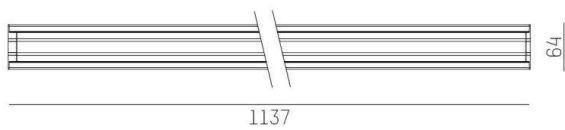

TRAIL

610-2251011516060

TRAIL LIGHT INSERT MB MOUNTING RAIL LIGHT INSERT made of aluminium, black, similar to RAL 9005, linear optics beam 60°, light output direct, UGR <19, with converter, max. 250mA, dimmability: not dimmable, through wiring 7-polig, IP20

DRAWING

TECHNICAL DETAILS

System perform. [W]	25
Bulb type	LED
Luminous flux [lm]	4060
Current sec. [mA]	250
Colour temp. [K]	6500K
CRI	>80
UGR	<19
Optics	high quality linear optics
Designer	INHOUSE
Converter	with converter
Dimming	not dimmable
Light output	direct
Beam angle [°]	60°
Voltage [V]	220-240V 50/60Hz
Through wiring	7-polig
Material	aluminium
Length [mm]	1137
Width [mm]	64
Height [mm]	16
IP protection class	IP20
Voltage class	protection cl. I
Shock resistance	IK06
Net weight [kg]	1,19
Colour lamp	black
RAL	9005
EAN-Number	9010870441088
Lifetime [h]	L90 B10 100 000
Ambient temperature	-20° bis +50°
Energy efficiency cl.	C
No. of luminaires B16A	33
IFS suitable	Yes