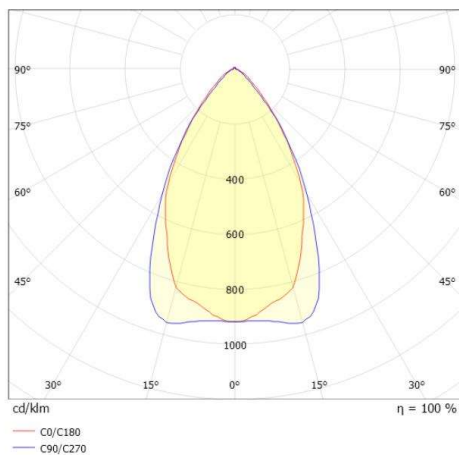

TRAIL

610-2251011516060

TRAIL LIGHT INSERT MB MOUNTING RAIL LIGHT INSERT made of aluminium, black, similar to RAL 9005, linear optics beam 60°, light output direct, UGR <19, with converter, max. 250mA, dimmability: not dimmable, through wiring 7-polig, IP20

DRAWING

TECHNICAL DETAILS

System perform. [W]	25
Bulb type	LED
Luminous flux [lm]	4060
Current sec. [mA]	250
Colour temp. [K]	6500K
CRI	>80
UGR	<19
Optics	high quality linear optics
Designer	INHOUSE
Converter	with converter
Dimming	not dimmable
Light output	direct
Beam angle [°]	60°
Voltage [V]	220-240V 50/60Hz
Through wiring	7-polig
Material	aluminium
Length [mm]	1137
Width [mm]	64
Height [mm]	16
IP protection class	IP20
Voltage class	protection cl. I
Shock resistance	IK06
Net weight [kg]	1,19
Colour lamp	black
RAL	9005
EAN-Number	9010870441088
Lifetime [h]	L90 B10 100 000
Ambient temperature	-20° bis +50°
Energy efficiency cl.	C
No. of luminaires B16A	33
IFS suitable	Yes

LIGHT DISTRIBUTION CURVE

The values are rated values. Power and luminous flux are initially subject to a tolerance of +/- 10%. Colour temperature tolerance: +/- 150 K. The values apply to an ambient temperature of 25°C unless otherwise specified.