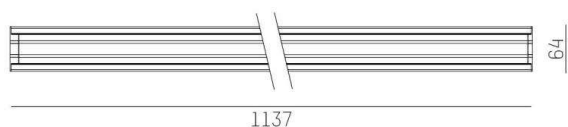

TRAIL

610-2251011517060

TRAIL LIGHT INSERT MB MOUNTING RAIL LIGHT INSERT made of aluminium, black, similar to RAL 9005, linear optics beam 60°, light output direct, UGR <19, with converter, max. 250mA, dimmability: not dimmable, through wiring 7-polig, IP20

DRAWING

TECHNICAL DETAILS

System perform. [W]	25
Bulb type	LED
Luminous flux [lm]	3580
Current sec. [mA]	250
Colour temp. [K]	3500K
CRI	>80
UGR	<19
Optics	high quality linear optics
Designer	INHOUSE
Converter	with converter
Dimming	not dimmable
Light output	direct
Beam angle [°]	60°
Voltage [V]	220-240V 50/60Hz
Through wiring	7-polig
Material	aluminium
Length [mm]	1137
Width [mm]	64
Height [mm]	16
IP protection class	IP20
Voltage class	protection cl. I
Shock resistance	IK06
Net weight [kg]	1,19
Colour lamp	black
RAL	9005
EAN-Number	9010870441149
Lifetime [h]	L90 B10 100 000
Ambient temperature	-20° bis +50°
Energy efficiency cl.	C
No. of luminaires B16A	33
IFS suitable	Yes