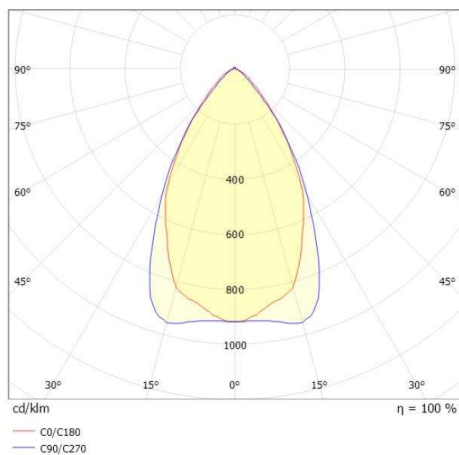

TRAIL

610-2251011519060

TRAIL LIGHT INSERT MB MOUNTING RAIL LIGHT INSERT made of aluminium, black, similar to RAL 9005, linear optics beam 60°, light output direct, UGR <19, with converter, max. 250mA, dimmability: not dimmable, through wiring 7-polig, IP20

DRAWING

TECHNICAL DETAILS

System perform. [W]	25
Bulb type	LED
Luminous flux [lm]	3850
Current sec. [mA]	250
Colour temp. [K]	3000K
CRI	>80
UGR	<19
Optics	high quality linear optics
Designer	INHOUSE
Converter	with converter
Dimming	not dimmable
Light output	direct
Beam angle [°]	60°
Voltage [V]	220-240V 50/60Hz
Through wiring	7-polig
Material	aluminium
Length [mm]	1137
Width [mm]	64
Height [mm]	16
IP protection class	IP20
Voltage class	protection cl. I
Shock resistance	IK06
Net weight [kg]	1,19
Colour lamp	black
RAL	9005
EAN-Number	9010870441200
Lifetime [h]	L90 B10 100 000
Ambient temperature	-20° bis +50°
Energy efficiency cl.	C
No. of luminaires B16A	33
IFS suitable	Yes

LIGHT DISTRIBUTION CURVE

The values are rated values. Power and luminous flux are initially subject to a tolerance of +/- 10%. Colour temperature tolerance: +/- 150 K. The values apply to an ambient temperature of 25°C unless otherwise specified.