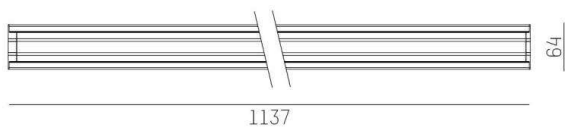

TRAIL

610-2251011519060

TRAIL LIGHT INSERT MB MOUNTING RAIL LIGHT INSERT made of aluminium, black, similar to RAL 9005, linear optics beam 60°, light output direct, UGR <19, with converter, max. 250mA, dimmability: not dimmable, through wiring 7-polig, IP20

DRAWING

TECHNICAL DETAILS

System perform. [W]	25
Bulb type	LED
Luminous flux [lm]	3850
Current sec. [mA]	250
Colour temp. [K]	3000K
CRI	>80
UGR	<19
Optics	high quality linear optics
Designer	INHOUSE
Converter	with converter
Dimming	not dimmable
Light output	direct
Beam angle [°]	60°
Voltage [V]	220-240V 50/60Hz
Through wiring	7-polig
Material	aluminium
Length [mm]	1137
Width [mm]	64
Height [mm]	16
IP protection class	IP20
Voltage class	protection cl. I
Shock resistance	IK06
Net weight [kg]	1,19
Colour lamp	black
RAL	9005
EAN-Number	9010870441200
Lifetime [h]	L90 B10 100 000
Ambient temperature	-20° bis +50°
Energy efficiency cl.	C
No. of luminaires B16A	33
IFS suitable	Yes