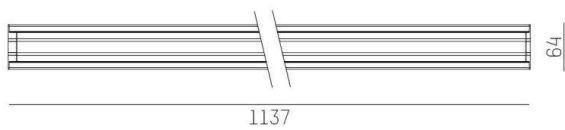

TRAIL

610-2251021514060

TRAIL LIGHT INSERT MB MOUNTING RAIL LIGHT INSERT made of aluminium, black, similar to RAL 9005, linear optics beam 60°, light output direct, UGR <22, with converter, max. 400mA, dimmability: not dimmable, through wiring 7-polig, IP20

DRAWING

TECHNICAL DETAILS

System perform. [W]	40
Bulb type	LED
Luminous flux [lm]	6320
Current sec. [mA]	400
Colour temp. [K]	4000K
CRI	>80
UGR	<22
Optics	high quality linear optics
Designer	INHOUSE
Converter	with converter
Dimming	not dimmable
Light output	direct
Beam angle [°]	60°
Voltage [V]	220-240V 50/60Hz
Through wiring	7-polig
Material	aluminium
Length [mm]	1137
Width [mm]	64
Height [mm]	16
IP protection class	IP20
Voltage class	protection cl. I
Shock resistance	IK06
Net weight [kg]	1,17
Colour lamp	black
RAL	9005
EAN-Number	9010870441262
Lifetime [h]	L90 B10 100 000
Ambient temperature	-20° bis +50°
Energy efficiency cl.	C
No. of luminaires B16A	24
IFS suitable	Yes