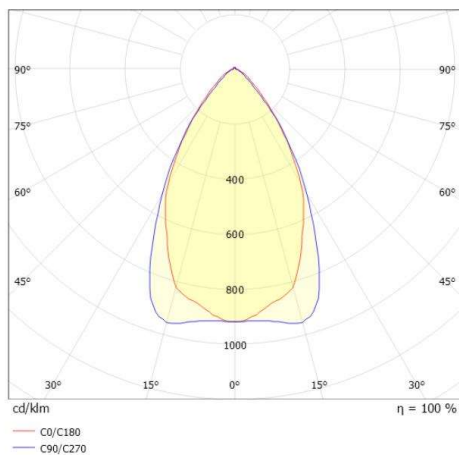

TRAIL

610-2251021514060

TRAIL LIGHT INSERT MB MOUNTING RAIL LIGHT INSERT made of aluminium, black, similar to RAL 9005, linear optics beam 60°, light output direct, UGR <22, with converter, max. 400mA, dimmability: not dimmable, through wiring 7-polig, IP20

DRAWING

TECHNICAL DETAILS

System perform. [W]	40
Bulb type	LED
Luminous flux [lm]	6320
Current sec. [mA]	400
Colour temp. [K]	4000K
CRI	>80
UGR	<22
Optics	high quality linear optics
Designer	INHOUSE
Converter	with converter
Dimming	not dimmable
Light output	direct
Beam angle [°]	60°
Voltage [V]	220-240V 50/60Hz
Through wiring	7-polig
Material	aluminium
Length [mm]	1137
Width [mm]	64
Height [mm]	16
IP protection class	IP20
Voltage class	protection cl. I
Shock resistance	IK06
Net weight [kg]	1,17
Colour lamp	black
RAL	9005
EAN-Number	9010870441262
Lifetime [h]	L90 B10 100 000
Ambient temperature	-20° bis +50°
Energy efficiency cl.	C
No. of luminaires B16A	24
IFS suitable	Yes

LIGHT DISTRIBUTION CURVE

The values are rated values. Power and luminous flux are initially subject to a tolerance of +/- 10%. Colour temperature tolerance: +/- 150 K. The values apply to an ambient temperature of 25°C unless otherwise specified.