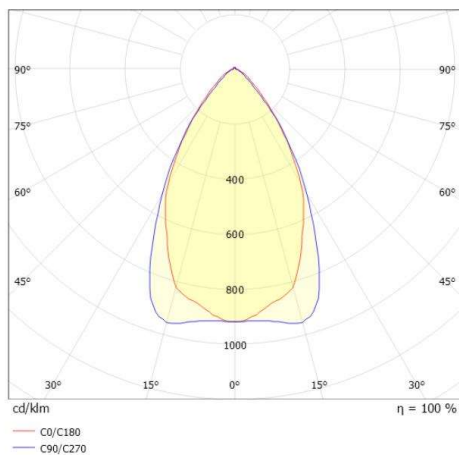

TRAIL

610-2251031514060

TRAIL LIGHT INSERT MB MOUNTING RAIL LIGHT INSERT made of aluminium, black, similar to RAL 9005, linear optics beam 60°, light output direct, UGR <22, with converter, max. 600mA, dimmability: not dimmable, through wiring 7-polig, IP20

DRAWING

TECHNICAL DETAILS

System perform. [W]	61
Bulb type	LED
Luminous flux [lm]	9090
Current sec. [mA]	600
Colour temp. [K]	4000K
CRI	>80
UGR	<22
Optics	high quality linear optics
Designer	INHOUSE
Converter	with converter
Dimming	not dimmable
Light output	direct
Beam angle [°]	60°
Voltage [V]	220-240V 50/60Hz
Through wiring	7-polig
Material	aluminium
Length [mm]	1137
Width [mm]	64
Height [mm]	16
IP protection class	IP20
Voltage class	protection cl. I
Shock resistance	IK06
Net weight [kg]	1,17
Colour lamp	black
RAL	9005
EAN-Number	9010870441552
Lifetime [h]	L90 B10 70 000
Ambient temperature	-20° bis +50°
Energy efficiency cl.	C
No. of luminaires B16A	22
IFS suitable	Yes

LIGHT DISTRIBUTION CURVE

The values are rated values. Power and luminous flux are initially subject to a tolerance of +/- 10%. Colour temperature tolerance: +/- 150 K. The values apply to an ambient temperature of 25°C unless otherwise specified.