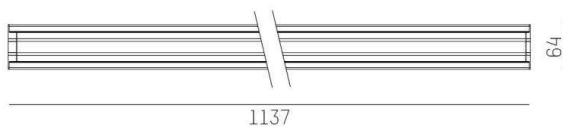

TRAIL

610-2251031514060

TRAIL LIGHT INSERT MB MOUNTING RAIL LIGHT INSERT made of aluminium, black, similar to RAL 9005, linear optics beam 60°, light output direct, UGR <22, with converter, max. 600mA, dimmability: not dimmable, through wiring 7-polig, IP20

DRAWING

TECHNICAL DETAILS

System perform. [W]	61
Bulb type	LED
Luminous flux [lm]	9090
Current sec. [mA]	600
Colour temp. [K]	4000K
CRI	>80
UGR	<22
Optics	high quality linear optics
Designer	INHOUSE
Converter	with converter
Dimming	not dimmable
Light output	direct
Beam angle [°]	60°
Voltage [V]	220-240V 50/60Hz
Through wiring	7-polig
Material	aluminium
Length [mm]	1137
Width [mm]	64
Height [mm]	16
IP protection class	IP20
Voltage class	protection cl. I
Shock resistance	IK06
Net weight [kg]	1,17
Colour lamp	black
RAL	9005
EAN-Number	9010870441552
Lifetime [h]	L90 B10 70 000
Ambient temperature	-20° bis +50°
Energy efficiency cl.	C
No. of luminaires B16A	22
IFS suitable	Yes