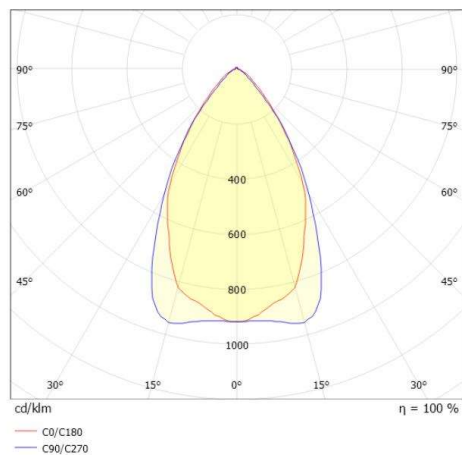

TRAIL

610-2251031515060

TRAIL LIGHT INSERT MB MOUNTING RAIL LIGHT INSERT made of aluminium, black, similar to RAL 9005, linear optics beam 60°, light output direct, UGR <22, with converter, max. 600mA, dimmability: not dimmable, through wiring 7-polig, IP20

DRAWING

TECHNICAL DETAILS

System perform. [W]	61
Bulb type	LED
Luminous flux [lm]	9090
Current sec. [mA]	600
Colour temp. [K]	5000K
CRI	>80
UGR	<22
Optics	high quality linear optics
Designer	INHOUSE
Converter	with converter
Dimming	not dimmable
Light output	direct
Beam angle [°]	60°
Voltage [V]	220-240V 50/60Hz
Through wiring	7-polig
Material	aluminium
Length [mm]	1137
Width [mm]	64
Height [mm]	16
IP protection class	IP20
Voltage class	protection cl. I
Shock resistance	IK06
Net weight [kg]	1,17
Colour lamp	black
RAL	9005
EAN-Number	9010870441613
Lifetime [h]	L90 B10 70 000
Ambient temperature	-20° bis +50°
Energy efficiency cl.	C
No. of luminaires B16A	22
IFS suitable	Yes

LIGHT DISTRIBUTION CURVE

The values are rated values. Power and luminous flux are initially subject to a tolerance of +/- 10%. Colour temperature tolerance: +/- 150 K. The values apply to an ambient temperature of 25°C unless otherwise specified.