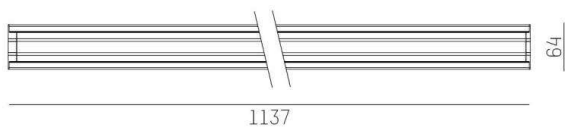

TRAIL

610-2251031516060

TRAIL LIGHT INSERT MB MOUNTING RAIL LIGHT INSERT made of aluminium, black, similar to RAL 9005, linear optics beam 60°, light output direct, UGR <22, with converter, max. 600mA, dimmability: not dimmable, through wiring 7-polig, IP20

DRAWING

TECHNICAL DETAILS

System perform. [W]	61
Bulb type	LED
Luminous flux [lm]	9090
Current sec. [mA]	600
Colour temp. [K]	6500K
CRI	>80
UGR	<22
Optics	high quality linear optics
Designer	INHOUSE
Converter	with converter
Dimming	not dimmable
Light output	direct
Beam angle [°]	60°
Voltage [V]	220-240V 50/60Hz
Through wiring	7-polig
Material	aluminium
Length [mm]	1137
Width [mm]	64
Height [mm]	16
IP protection class	IP20
Voltage class	protection cl. I
Shock resistance	IK06
Net weight [kg]	1,17
Colour lamp	black
RAL	9005
EAN-Number	9010870441675
Lifetime [h]	L90 B10 70 000
Ambient temperature	-20° bis +50°
Energy efficiency cl.	C
No. of luminaires B16A	22
IFS suitable	Yes