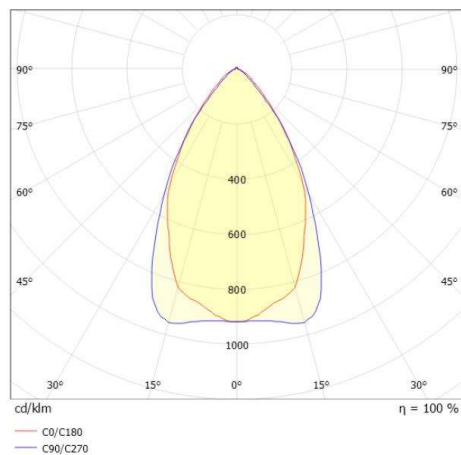

TRAIL

610-2251031516060

TRAIL LIGHT INSERT MB MOUNTING RAIL LIGHT INSERT made of aluminium, black, similar to RAL 9005, linear optics beam 60°, light output direct, UGR <22, with converter, max. 600mA, dimmability: not dimmable, through wiring 7-polig, IP20

DRAWING

TECHNICAL DETAILS

System perform. [W]	61
Bulb type	LED
Luminous flux [lm]	9090
Current sec. [mA]	600
Colour temp. [K]	6500K
CRI	>80
UGR	<22
Optics	high quality linear optics
Designer	INHOUSE
Converter	with converter
Dimming	not dimmable
Light output	direct
Beam angle [°]	60°
Voltage [V]	220-240V 50/60Hz
Through wiring	7-polig
Material	aluminium
Length [mm]	1137
Width [mm]	64
Height [mm]	16
IP protection class	IP20
Voltage class	protection cl. I
Shock resistance	IK06
Net weight [kg]	1,17
Colour lamp	black
RAL	9005
EAN-Number	9010870441675
Lifetime [h]	L90 B10 70 000
Ambient temperature	-20° bis +50°
Energy efficiency cl.	C
No. of luminaires B16A	22
IFS suitable	Yes

LIGHT DISTRIBUTION CURVE

The values are rated values. Power and luminous flux are initially subject to a tolerance of +/- 10%. Colour temperature tolerance: +/- 150 K. The values apply to an ambient temperature of 25°C unless otherwise specified.