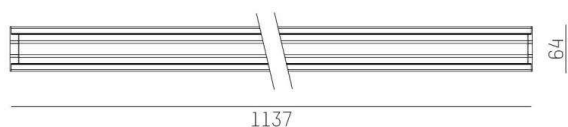

TRAIL

610-2251031516062

TRAIL LIGHT INSERT MB MOUNTING RAIL LIGHT INSERT made of aluminium, black, similar to RAL 9005, linear optics beam 60°, light output direct, UGR <22, with converter, max. 600mA, dimmability: DALI 2, through wiring 7-polig, IP20

DRAWING

TECHNICAL DETAILS

System perform. [W]	61
Bulb type	LED
Luminous flux [lm]	9090
Current sec. [mA]	600
Colour temp. [K]	6500K
CRI	>80
UGR	<22
Optics	high quality linear optics
Designer	INHOUSE
Converter	with converter
Light output	direct
Beam angle [°]	60°
Voltage [V]	220-240V 50/60Hz
Through wiring	7-polig
Material	aluminium
Length [mm]	1137
Width [mm]	64
Height [mm]	16
IP protection class	IP20
Voltage class	protection cl. I
Shock resistance	IK06
Net weight [kg]	1,24
Colour lamp	black
RAL	9005
EAN-Number	9010870441682
Lifetime [h]	L90 B10 70 000
Ambient temperature	-20° bis +50°
Energy efficiency cl.	C
No. of luminaires B16A	18
IFS suitable	Yes