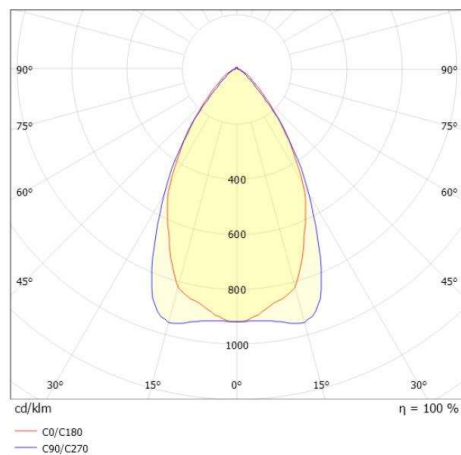

TRAIL

610-2251031517060

TRAIL LIGHT INSERT MB MOUNTING RAIL LIGHT INSERT made of aluminium, black, similar to RAL 9005, linear optics beam 60°, light output direct, UGR <22, with converter, max. 600mA, dimmability: not dimmable, through wiring 7-polig, IP20

DRAWING

TECHNICAL DETAILS

System perform. [W]	61
Bulb type	LED
Luminous flux [lm]	8620
Current sec. [mA]	600
Colour temp. [K]	3500K
CRI	>80
UGR	<22
Optics	high quality linear optics
Designer	INHOUSE
Converter	with converter
Dimming	not dimmable
Light output	direct
Beam angle [°]	60°
Voltage [V]	220-240V 50/60Hz
Through wiring	7-polig
Material	aluminium
Length [mm]	1137
Width [mm]	64
Height [mm]	16
IP protection class	IP20
Voltage class	protection cl. I
Shock resistance	IK06
Net weight [kg]	1,17
Colour lamp	black
RAL	9005
EAN-Number	9010870441736
Lifetime [h]	L90 B10 70 000
Ambient temperature	-20° bis +50°
Energy efficiency cl.	C
No. of luminaires B16A	22
IFS suitable	Yes

LIGHT DISTRIBUTION CURVE

The values are rated values. Power and luminous flux are initially subject to a tolerance of +/- 10%. Colour temperature tolerance: +/- 150 K. The values apply to an ambient temperature of 25°C unless otherwise specified.