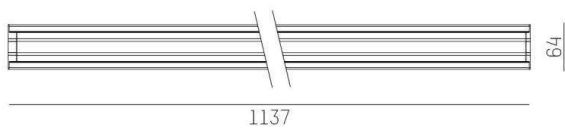

TRAIL

610-2251031517060

TRAIL LIGHT INSERT MB MOUNTING RAIL LIGHT INSERT made of aluminium, black, similar to RAL 9005, linear optics beam 60°, light output direct, UGR <22, with converter, max. 600mA, dimmability: not dimmable, through wiring 7-polig, IP20

DRAWING

TECHNICAL DETAILS

System perform. [W]	61
Bulb type	LED
Luminous flux [lm]	8620
Current sec. [mA]	600
Colour temp. [K]	3500K
CRI	>80
UGR	<22
Optics	high quality linear optics
Designer	INHOUSE
Converter	with converter
Dimming	not dimmable
Light output	direct
Beam angle [°]	60°
Voltage [V]	220-240V 50/60Hz
Through wiring	7-polig
Material	aluminium
Length [mm]	1137
Width [mm]	64
Height [mm]	16
IP protection class	IP20
Voltage class	protection cl. I
Shock resistance	IK06
Net weight [kg]	1,17
Colour lamp	black
RAL	9005
EAN-Number	9010870441736
Lifetime [h]	L90 B10 70 000
Ambient temperature	-20° bis +50°
Energy efficiency cl.	C
No. of luminaires B16A	22
IFS suitable	Yes