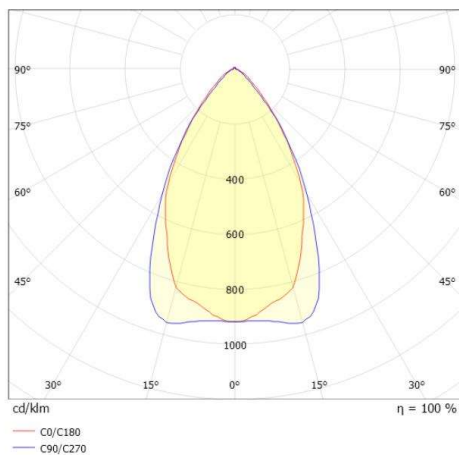

TRAIL

610-2252011517060

TRAIL LIGHT INSERT MB MOUNTING RAIL LIGHT INSERT made of aluminium, black, similar to RAL 9005, linear optics beam 60°, light output direct, UGR <19, with converter, max. 250mA, dimmability: not dimmable, through wiring 7-polig, IP20

DRAWING

TECHNICAL DETAILS

System perform. [W]	37
Bulb type	LED
Luminous flux [lm]	5780
Current sec. [mA]	250
Colour temp. [K]	3500K
CRI	>80
UGR	<19
Optics	high quality linear optics
Designer	INHOUSE
Converter	with converter
Dimming	not dimmable
Light output	direct
Beam angle [°]	60°
Voltage [V]	220-240V 50/60Hz
Through wiring	7-polig
Material	aluminium
Length [mm]	1696
Width [mm]	64
Height [mm]	16
IP protection class	IP20
Voltage class	protection cl. I
Shock resistance	IK06
Net weight [kg]	1,63
Colour lamp	black
RAL	9005
EAN-Number	9010870442047
Lifetime [h]	L90 B10 100 000
Ambient temperature	-20° bis +50°
Energy efficiency cl.	C
No. of luminaires B16A	33
IFS suitable	Yes

LIGHT DISTRIBUTION CURVE

The values are rated values. Power and luminous flux are initially subject to a tolerance of +/- 10%. Colour temperature tolerance: +/- 150 K. The values apply to an ambient temperature of 25°C unless otherwise specified.