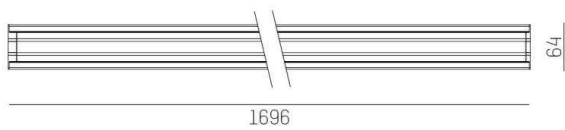

TRAIL

610-2252011517060

TRAIL LIGHT INSERT MB MOUNTING RAIL LIGHT INSERT made of aluminium, black, similar to RAL 9005, linear optics beam 60°, light output direct, UGR <19, with converter, max. 250mA, dimmability: not dimmable, through wiring 7-polig, IP20

DRAWING

TECHNICAL DETAILS

System perform. [W]	37
Bulb type	LED
Luminous flux [lm]	5780
Current sec. [mA]	250
Colour temp. [K]	3500K
CRI	>80
UGR	<19
Optics	high quality linear optics
Designer	INHOUSE
Converter	with converter
Dimming	not dimmable
Light output	direct
Beam angle [°]	60°
Voltage [V]	220-240V 50/60Hz
Through wiring	7-polig
Material	aluminium
Length [mm]	1696
Width [mm]	64
Height [mm]	16
IP protection class	IP20
Voltage class	protection cl. I
Shock resistance	IK06
Net weight [kg]	1,63
Colour lamp	black
RAL	9005
EAN-Number	9010870442047
Lifetime [h]	L90 B10 100 000
Ambient temperature	-20° bis +50°
Energy efficiency cl.	C
No. of luminaires B16A	33
IFS suitable	Yes