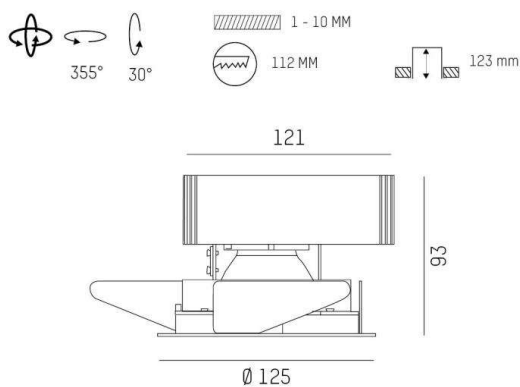

ONLY XS

619-00101092404v2

ONLY XS R RECESSED SPOTLIGHT made of metal, grey, similar to RAL 9006, high-efficiently vacuum deposited aluminium reflector beam 60°, light output direct, swiveling 355°, tilting 30°, without converter, max. 350/500/700mA, dimmability: see converter, IP20

DRAWING

TECHNICAL DETAILS

Bulb type	LED 12/17/24W
Luminous flux [lm]	1750/2410/3240
Current sec. [mA]	350/500/700
Colour temp. [K]	4000K
CRI	>90
Optics	vacuum deposited aluminium reflector
Designer	INHOUSE
Converter	without converter
Dimming	see converter
Light output	direct
Beam angle [°]	60°
Material	metal
Height [mm]	93
Diameter [mm]	125
Ceiling cutout [mm]	112
Ceiling thickness [mm]	1-10
Recess depth [mm]	123
IP protection class	IP20
Voltage class	protection cl. II
Net weight [kg]	0,55
Colour lamp	grey
RAL	9006
EAN-Number	9010870125339
Lifetime [h]	L80 B10 50 000
Energy efficiency cl.	D

LIGHT DISTRIBUTION CURVE

The values are rated values. Power and luminous flux are initially subject to a tolerance of +/- 10%. Colour temperature tolerance: +/- 150 K. The values apply to an ambient temperature of 25°C unless otherwise specified.