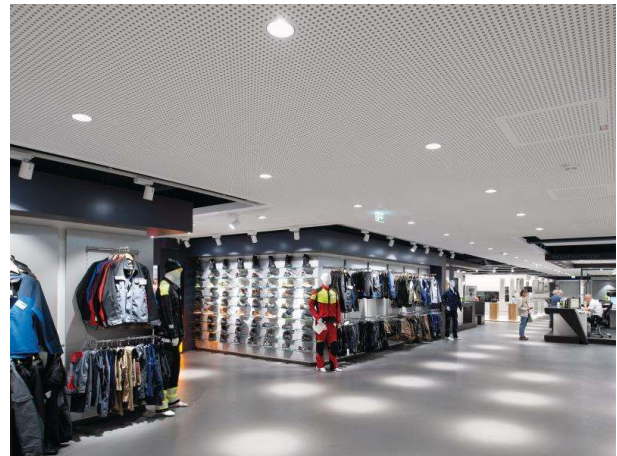

ONLY XS

619-00101092404v2

ONLY XS R RECESSED SPOTLIGHT made of metal, grey, similar to RAL 9006, high-efficiently vacuum deposited aluminium reflector beam 60°, light output direct, swiveling 355°, tilting 30°, without converter, max. 350/500/700mA, dimmability: see converter, IP20

DRAWING

TECHNICAL DETAILS

Bulb type	LED 12/17/24W
Luminous flux [lm]	1750/2410/3240
Current sec. [mA]	350/500/700
Colour temp. [K]	4000K
CRI	>90
Optics	vacuum deposited aluminium reflector
Designer	INHOUSE
Converter	without converter
Dimming	see converter
Light output	direct
Beam angle [°]	60°
Material	metal
Height [mm]	93
Diameter [mm]	125
Ceiling cutout [mm]	112
Ceiling thickness [mm]	1-10
Recess depth [mm]	123
IP protection class	IP20
Voltage class	protection cl. II
Net weight [kg]	0,55
Colour lamp	grey
RAL	9006
EAN-Number	9010870125339
Lifetime [h]	L80 B10 50 000
Energy efficiency cl.	D