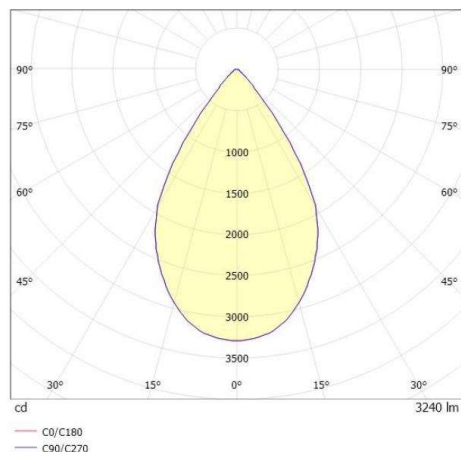

ONLY XS

619-00101092404v2

ONLY XS R RECESSED SPOTLIGHT made of metal, grey, similar to RAL 9006, high-efficiently vacuum deposited aluminium reflector beam 60°, light output direct, swiveling 355°, tilting 30°, without converter, max. 350/500/700mA, dimmability: see converter, IP20

DRAWING

TECHNICAL DETAILS

Bulb type	LED 12/17/24W
Luminous flux [lm]	1750/2410/3240
Current sec. [mA]	350/500/700
Colour temp. [K]	4000K
CRI	>90
Optics	vacuum deposited aluminium reflector
Designer	INHOUSE
Converter	without converter
Dimming	see converter
Light output	direct
Beam angle [°]	60°
Material	metal
Height [mm]	93
Diameter [mm]	125
Ceiling cutout [mm]	112
Ceiling thickness [mm]	1-10
Recess depth [mm]	123
IP protection class	IP20
Voltage class	protection cl. II
Net weight [kg]	0,55
Colour lamp	grey
RAL	9006
EAN-Number	9010870125339
Lifetime [h]	L80 B10 50 000
Energy efficiency cl.	D

LIGHT DISTRIBUTION CURVE

The values are rated values. Power and luminous flux are initially subject to a tolerance of +/- 10%. Colour temperature tolerance: +/- 150 K. The values apply to an ambient temperature of 25°C unless otherwise specified.