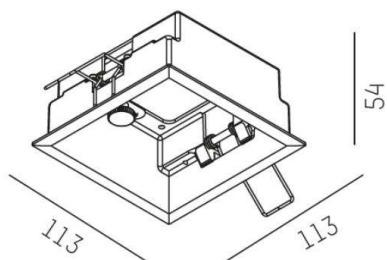

GRID

629-105

white powder-coated

DRAWING

106 x 106mm ET 90mm

8 - 30mm

TECHNICAL DETAILS

Designer	INHOUSE
Material	metal
Length [mm]	113
Width [mm]	113
Height [mm]	54
Ceiling cutout [mm]	106x106
Ceiling thickness [mm]	8-30
Recess depth [mm]	90
Net weight [kg]	0,19
Color lamp	white
RAL	9016
EAN-Number	9008905584138