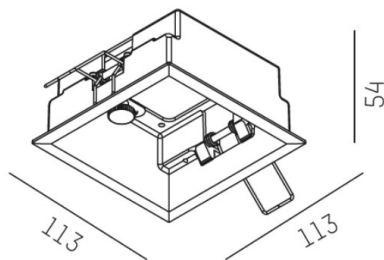

GRID

629-106

black powder-coated

DRAWING

106 x 106mm ET 90mm

8 - 30mm

TECHNICAL DETAILS

Designer	INHOUSE
Dimming	not dimmable
Material	metal

Length [mm]	113
Width [mm]	113
Height [mm]	54
Ceiling cutout [mm]	106x106
Ceiling thickness [mm]	8-30
Recess depth [mm]	90
IP protection class	IP20
Net weight [kg]	0,19

Colour lamp	black
RAL	9005
EAN-Number	9008905584183