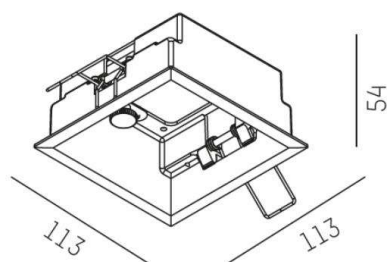

GRID

629-106

black powder-coated

DRAWING

106 x 106mm ET 90mm

8 - 30mm

TECHNICAL DETAILS

Designer	INHOUSE
Material	metal
Length [mm]	113
Width [mm]	113
Height [mm]	54
Ceiling cutout [mm]	106x106
Ceiling thickness [mm]	8-30
Recess depth [mm]	90
Net weight [kg]	0,19
Color lamp	black
RAL	9005
EAN-Number	9008905584183