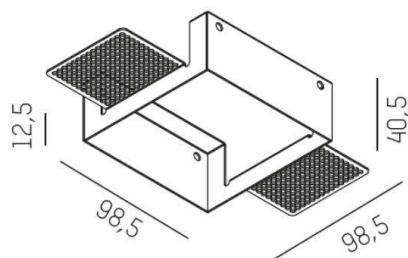

GRID

629-205

white powder-coated

DRAWING

101 x 101mm ET 70mm

12,5mm

TECHNICAL DETAILS

Designer	INHOUSE
Material	metal
Length [mm]	99
Width [mm]	99
Height [mm]	41
Ceiling cutout [mm]	101x101
Ceiling thickness [mm]	12,5
Recess depth [mm]	70
Net weight [kg]	0,14
Color lamp	white
RAL	9016
EAN-Number	9008905584206

LIGHT DISTRIBUTION CURVE

The values are rated values. Power and luminous flux are initially subject to a tolerance of +/- 10%. Colour temperature tolerance: +/- 150 K. The values apply to an ambient temperature of 25°C unless otherwise specified.