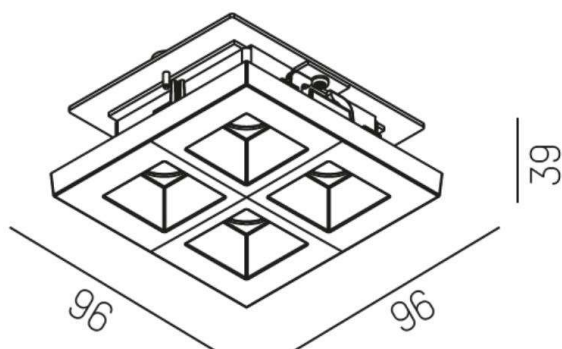

GRID

629-3012135

GRID R RECESSED SPOTLIGHT made of metal, white, similar to RAL 9016, lens optic with anti-glare grid beam 15°, light output direct, UGR <19, without converter, max. 700mA, dimmability: see converter, IP20 please order accessories separately

DRAWING

TECHNICAL DETAILS

Bulb type	LED 9W
Luminous flux [lm]	590
Current sec. [mA]	700
Colour temp. [K]	2700K
CRI	>90
UGR	<19
Optics	lens optics with glare control louvre
Designer	INHOUSE
Converter	without converter
Dimming	see converter
Light output	direct
Beam angle [°]	15°
Material	metal
Width [mm]	96
Height [mm]	39
IP protection class	IP20
Voltage class	protection cl. II
Net weight [kg]	0,19
Colour lamp	white
RAL	9016
EAN-Number	9008905616426
Lifetime [h]	L80 B10 50 000