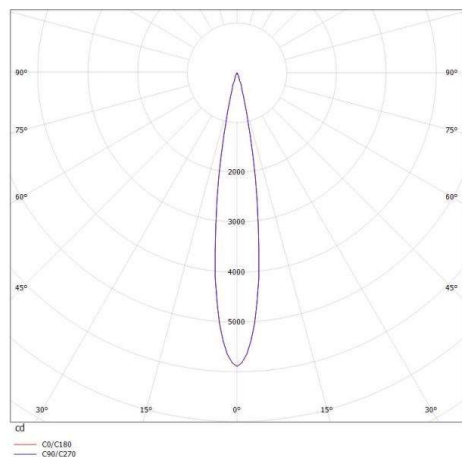

GRID

629-3012135

GRID R RECESSED SPOTLIGHT made of metal, white, similar to RAL 9016, lens optic with anti-glare grid beam 15°, light output direct, UGR <19, without converter, max. 700mA, dimmability: see converter, IP20 please order accessories separately

DRAWING

TECHNICAL DETAILS

Bulb type	LED 9W
Luminous flux [lm]	590
Current sec. [mA]	700
Colour temp. [K]	2700K
CRI	>90
UGR	<19
Optics	lens optics with glare control louvre
Designer	INHOUSE
Converter	without converter
Dimming	see converter
Light output	direct
Beam angle [°]	15°
Material	metal
Width [mm]	96
Height [mm]	39
IP protection class	IP20
Voltage class	protection cl. II
Net weight [kg]	0,19
Colour lamp	white
RAL	9016
EAN-Number	9008905616426
Lifetime [h]	L80 B10 50 000

LIGHT DISTRIBUTION CURVE

The values are rated values. Power and luminous flux are initially subject to a tolerance of +/- 10%. Colour temperature tolerance: +/- 150 K. The values apply to an ambient temperature of 25°C unless otherwise specified.