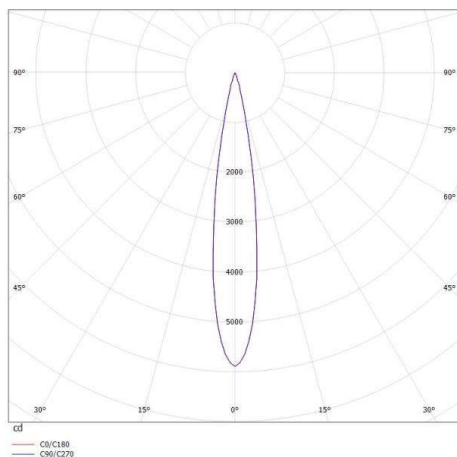

**GRID**

**629-3012195**

GRID R RECESSED SPOTLIGHT made of metal, white, similar to RAL 9016, lens optic with anti-glare grid beam 15°, light output direct, UGR <19, without converter, max. 700mA, dimmability: see converter, IP20 please order accessories separately

**DRAWING**

**TECHNICAL DETAILS**

Bulb type	LED 9W
Luminous flux [lm]	590
Current sec. [mA]	700
Colour temp. [K]	3000K
CRI	>90
UGR	<19
Optics	lens optics with glare control louvre
Designer	INHOUSE
Converter	without converter
Dimming	see converter
Light output	direct
Beam angle [°]	15°
Material	metal
Width [mm]	96
Height [mm]	39
IP protection class	IP20
Voltage class	protection cl. II
Net weight [kg]	0,19
Colour lamp	white
RAL	9016
EAN-Number	9008905616464
Lifetime [h]	L80 B10 50 000
Energy efficiency cl.	G

**LIGHT DISTRIBUTION CURVE**

The values are rated values. Power and luminous flux are initially subject to a tolerance of +/- 10%. Colour temperature tolerance: +/- 150 K. The values apply to an ambient temperature of 25°C unless otherwise specified.