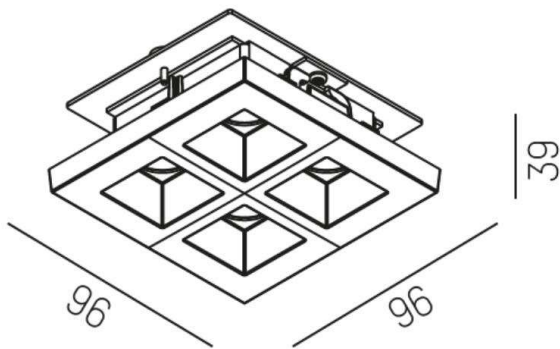

**GRID**

**629-3012195**

GRID R RECESSED SPOTLIGHT made of metal, white, similar to RAL 9016, lens optic with anti-glare grid beam 15°, light output direct, UGR <19, without converter, max. 700mA, dimmability: see converter, IP20 please order accessories separately

**DRAWING**

**TECHNICAL DETAILS**

Bulb type	LED 9W
Luminous flux [lm]	590
Current sec. [mA]	700
Colour temp. [K]	3000K
CRI	>90
UGR	<19
Optics	lens optics with glare control louvre
Designer	INHOUSE
Converter	without converter
Dimming	see converter
Light output	direct
Beam angle [°]	15°
Material	metal
Width [mm]	96
Height [mm]	39
IP protection class	IP20
Voltage class	protection cl. II
Net weight [kg]	0,19
Colour lamp	white
RAL	9016
EAN-Number	9008905616464
Lifetime [h]	L80 B10 50 000
Energy efficiency cl.	G