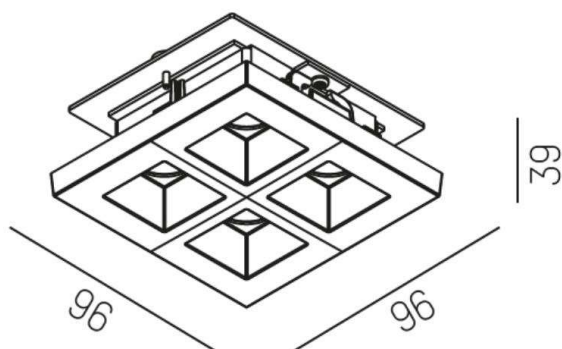

**GRID**

**629-3012196**

GRID R RECESSED SPOTLIGHT made of metal, black, similar to RAL 9005, lens optic with anti-glare grid beam 15°, light output direct, UGR <19, without converter, max. 700mA, dimmability: see converter, IP20 please order accessories separately

**DRAWING**

**TECHNICAL DETAILS**

Bulb type	LED 9W
Luminous flux [lm]	590
Current sec. [mA]	700
Colour temp. [K]	3000K
CRI	>90
UGR	<19
Optics	lens optics with glare control louvre
Designer	INHOUSE
Converter	without converter
Dimming	see converter
Light output	direct
Beam angle [°]	15°
Material	metal
Width [mm]	96
Height [mm]	39
IP protection class	IP20
Voltage class	protection cl. II
Net weight [kg]	0,19
Colour lamp	black
RAL	9005
EAN-Number	9008905616471
Lifetime [h]	L80 B10 50 000
Energy efficiency cl.	G