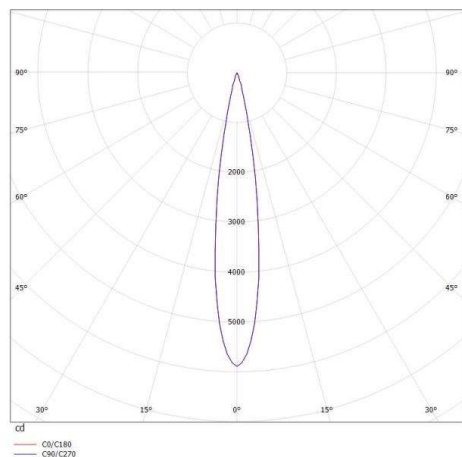

**GRID**

**629-3012196**

GRID R RECESSED SPOTLIGHT made of metal, black, similar to RAL 9005, lens optic with anti-glare grid beam 15°, light output direct, UGR <19, without converter, max. 700mA, dimmability: see converter, IP20 please order accessories separately

**DRAWING**

**TECHNICAL DETAILS**

Bulb type	LED 9W
Luminous flux [lm]	590
Current sec. [mA]	700
Colour temp. [K]	3000K
CRI	>90
UGR	<19
Optics	lens optics with glare control louvre
Designer	INHOUSE
Converter	without converter
Dimming	see converter
Light output	direct
Beam angle [°]	15°
Material	metal
Width [mm]	96
Height [mm]	39
IP protection class	IP20
Voltage class	protection cl. II
Net weight [kg]	0,19
Colour lamp	black
RAL	9005
EAN-Number	9008905616471
Lifetime [h]	L80 B10 50 000
Energy efficiency cl.	G

**LIGHT DISTRIBUTION CURVE**

The values are rated values. Power and luminous flux are initially subject to a tolerance of +/- 10%. Colour temperature tolerance: +/- 150 K. The values apply to an ambient temperature of 25°C unless otherwise specified.