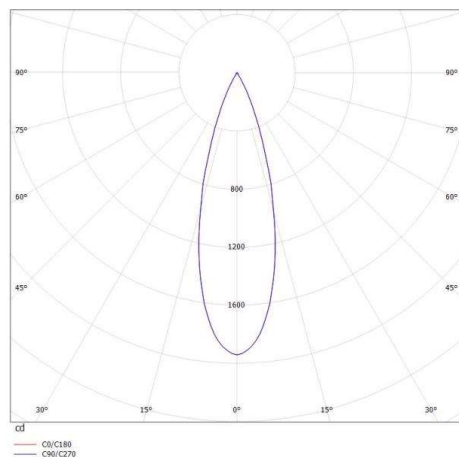

GRID

629-3012236

GRID R RECESSED SPOTLIGHT made of metal, black, similar to RAL 9005, lens optic with anti-glare grid beam 30°, light output direct, UGR <19, without converter, max. 700mA, dimmability: see converter, IP20 please order accessories separately

DRAWING

TECHNICAL DETAILS

Bulb type	LED 9W
Luminous flux [lm]	570
Current sec. [mA]	700
Colour temp. [K]	2700K
CRI	>90
UGR	<19
Optics	lens optics with glare control louvre
Designer	INHOUSE
Converter	without converter
Dimming	see converter
Light output	direct
Beam angle [°]	30°
Material	metal
Length [mm]	96
Width [mm]	96
Height [mm]	39
IP protection class	IP20
Voltage class	protection cl. II
Net weight [kg]	0,19
Colour lamp	black
RAL	9005
EAN-Number	9008905616495
Lifetime [h]	L80 B10 50 000

LIGHT DISTRIBUTION CURVE

The values are rated values. Power and luminous flux are initially subject to a tolerance of +/- 10%. Colour temperature tolerance: +/- 150 K. The values apply to an ambient temperature of 25°C unless otherwise specified.