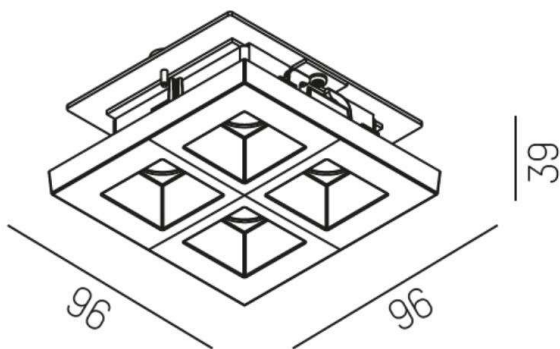

GRID

629-3012236

GRID R RECESSED SPOTLIGHT made of metal, black, similar to RAL 9005, lens optic with anti-glare grid beam 30°, light output direct, UGR <19, without converter, max. 700mA, dimmability: see converter, IP20 please order accessories separately

DRAWING

TECHNICAL DETAILS

Bulb type	LED 9W
Luminous flux [lm]	570
Current sec. [mA]	700
Colour temp. [K]	2700K
CRI	>90
UGR	<19
Optics	lens optics with glare control louvre
Designer	INHOUSE
Converter	without converter
Dimming	see converter
Light output	direct
Beam angle [°]	30°
Material	metal
Length [mm]	96
Width [mm]	96
Height [mm]	39
IP protection class	IP20
Voltage class	protection cl. II
Net weight [kg]	0,19
Colour lamp	black
RAL	9005
EAN-Number	9008905616495
Lifetime [h]	L80 B10 50 000