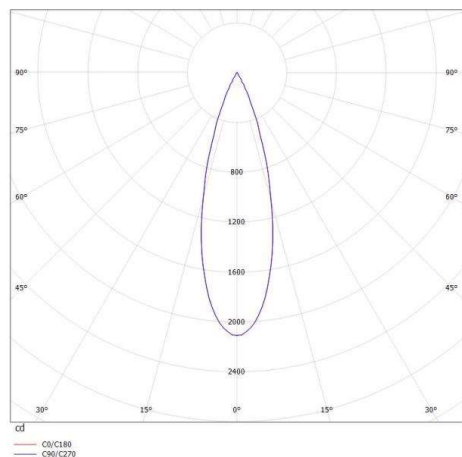

**GRID**

**629-3012245**

GRID R RECESSED SPOTLIGHT made of metal, white, similar to RAL 9016, lens optic with anti-glare grid beam 30°, light output direct, UGR <19, without converter, max. 700mA, dimmability: see converter, IP20 please order accessories separately

**DRAWING**

**TECHNICAL DETAILS**

Bulb type	LED 9W
Luminous flux [lm]	620
Current sec. [mA]	700
Colour temp. [K]	4000K
CRI	>90
UGR	<19
Optics	lens optics with glare control louvre
Designer	INHOUSE
Converter	without converter
Dimming	see converter
Light output	direct
Beam angle [°]	30°
Material	metal
Length [mm]	96
Width [mm]	96
Height [mm]	39
IP protection class	IP20
Voltage class	protection cl. II
Net weight [kg]	0,19
Colour lamp	white
RAL	9016
EAN-Number	9008905616501
Lifetime [h]	L80 B10 50 000
Energy efficiency cl.	G

**LIGHT DISTRIBUTION CURVE**

The values are rated values. Power and luminous flux are initially subject to a tolerance of +/- 10%. Colour temperature tolerance: +/- 150 K. The values apply to an ambient temperature of 25°C unless otherwise specified.