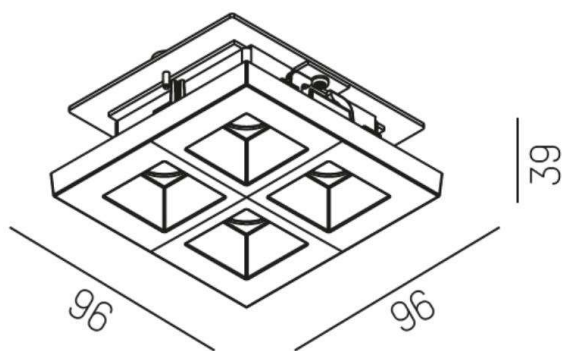

**GRID**

**629-3012245**

GRID R RECESSED SPOTLIGHT made of metal, white, similar to RAL 9016, lens optic with anti-glare grid beam 30°, light output direct, UGR <19, without converter, max. 700mA, dimmability: see converter, IP20 please order accessories separately

**DRAWING**

**TECHNICAL DETAILS**

Bulb type	LED 9W
Luminous flux [lm]	620
Current sec. [mA]	700
Colour temp. [K]	4000K
CRI	>90
UGR	<19
Optics	lens optics with glare control louvre
Designer	INHOUSE
Converter	without converter
Dimming	see converter
Light output	direct
Beam angle [°]	30°
Material	metal
Length [mm]	96
Width [mm]	96
Height [mm]	39
IP protection class	IP20
Voltage class	protection cl. II
Net weight [kg]	0,19
Colour lamp	white
RAL	9016
EAN-Number	9008905616501
Lifetime [h]	L80 B10 50 000
Energy efficiency cl.	G