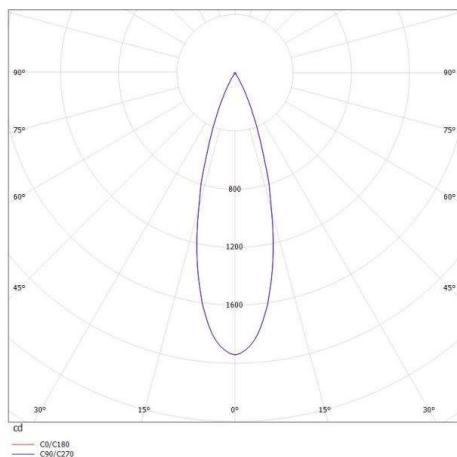

**GRID**

**629-3012296**

GRID R RECESSED SPOTLIGHT made of metal, black, similar to RAL 9005, lens optic with anti-glare grid beam 30°, light output direct, UGR <19, without converter, max. 700mA, dimmability: see converter, IP20 please order accessories separately

**DRAWING**

**TECHNICAL DETAILS**

Bulb type	LED 9W
Luminous flux [lm]	570
Current sec. [mA]	700
Colour temp. [K]	3000K
CRI	>90
UGR	<19
Optics	lens optics with glare control louvre
Designer	INHOUSE
Converter	without converter
Dimming	see converter
Light output	direct
Beam angle [°]	30°
Material	metal
Length [mm]	96
Width [mm]	96
Height [mm]	39
IP protection class	IP20
Voltage class	protection cl. II
Net weight [kg]	0,19
Colour lamp	black
RAL	9005
EAN-Number	9008905616532
Lifetime [h]	L80 B10 50 000
Energy efficiency cl.	G

**LIGHT DISTRIBUTION CURVE**

The values are rated values. Power and luminous flux are initially subject to a tolerance of +/- 10%. Colour temperature tolerance: +/- 150 K. The values apply to an ambient temperature of 25°C unless otherwise specified.