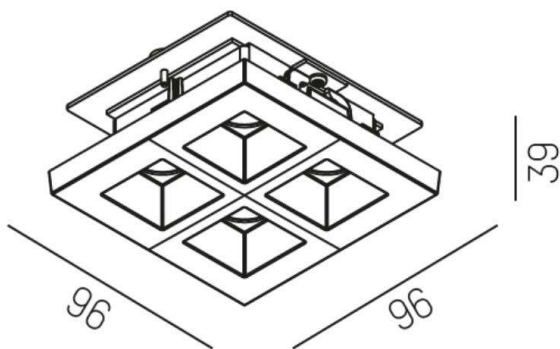

**GRID**

**629-3012296**

GRID R RECESSED SPOTLIGHT made of metal, black, similar to RAL 9005, lens optic with anti-glare grid beam 30°, light output direct, UGR <19, without converter, max. 700mA, dimmability: see converter, IP20 please order accessories separately

**DRAWING**

**TECHNICAL DETAILS**

Bulb type	LED 9W
Luminous flux [lm]	570
Current sec. [mA]	700
Colour temp. [K]	3000K
CRI	>90
UGR	<19
Optics	lens optics with glare control louvre
Designer	INHOUSE
Converter	without converter
Dimming	see converter
Light output	direct
Beam angle [°]	30°
Material	metal
Length [mm]	96
Width [mm]	96
Height [mm]	39
IP protection class	IP20
Voltage class	protection cl. II
Net weight [kg]	0,19
Colour lamp	black
RAL	9005
EAN-Number	9008905616532
Lifetime [h]	L80 B10 50 000
Energy efficiency cl.	G