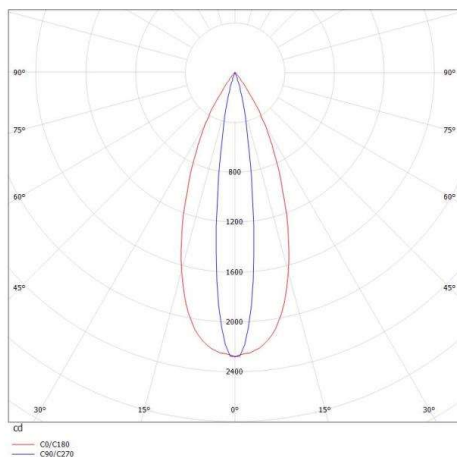

GRID

629-3012336

GRID R RECESSED SPOTLIGHT made of metal, black, similar to RAL 9005, lens optic with anti-glare grid beam 45°x15°, light output direct, UGR <19, without converter, max. 700mA, dimmability: see converter, IP20 please order accessories separately

DRAWING

TECHNICAL DETAILS

Bulb type	LED 9W
Luminous flux [lm]	520
Current sec. [mA]	700
Colour temp. [K]	2700K
CRI	>90
UGR	<19
Optics	lens optics with glare control louvre
Designer	INHOUSE
Converter	without converter
Dimming	see converter
Light output	direct
Beam angle [°]	45°x15°
Material	metal
Length [mm]	96
Width [mm]	96
Height [mm]	39
IP protection class	IP20
Voltage class	protection cl. II
Net weight [kg]	0,19
Colour lamp	black
RAL	9005
EAN-Number	9008905616556
Lifetime [h]	L80 B10 50 000

LIGHT DISTRIBUTION CURVE

The values are rated values. Power and luminous flux are initially subject to a tolerance of +/- 10%. Colour temperature tolerance: +/- 150 K. The values apply to an ambient temperature of 25°C unless otherwise specified.