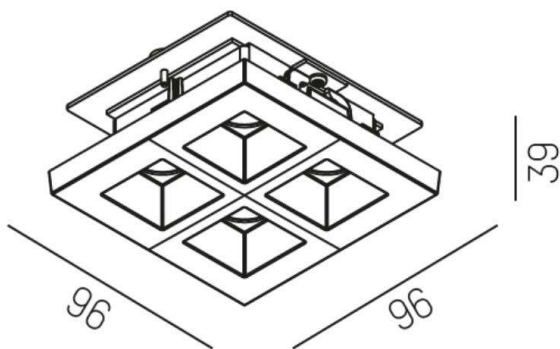

GRID

629-3012336

GRID R RECESSED SPOTLIGHT made of metal, black, similar to RAL 9005, lens optic with anti-glare grid beam 45°x15°, light output direct, UGR <19, without converter, max. 700mA, dimmability: see converter, IP20 please order accessories separately

DRAWING

TECHNICAL DETAILS

Bulb type	LED 9W
Luminous flux [lm]	520
Current sec. [mA]	700
Colour temp. [K]	2700K
CRI	>90
UGR	<19
Optics	lens optics with glare control louvre
Designer	INHOUSE
Converter	without converter
Dimming	see converter
Light output	direct
Beam angle [°]	45°x15°
Material	metal
Length [mm]	96
Width [mm]	96
Height [mm]	39
IP protection class	IP20
Voltage class	protection cl. II
Net weight [kg]	0,19
Colour lamp	black
RAL	9005
EAN-Number	9008905616556
Lifetime [h]	L80 B10 50 000