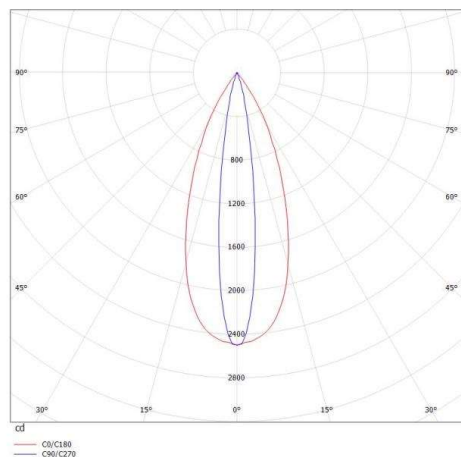

GRID

629-3012346

GRID R RECESSED SPOTLIGHT made of metal, black, similar to RAL 9005, lens optic with anti-glare grid beam 45°x15°, light output direct, UGR <19, without converter, max. 700mA, dimmability: see converter, IP20 please order accessories separately

DRAWING

TECHNICAL DETAILS

Bulb type	LED 9W
Luminous flux [lm]	570
Current sec. [mA]	700
Colour temp. [K]	4000K
CRI	>90
UGR	<19
Optics	lens optics with glare control louvre
Designer	INHOUSE
Converter	without converter
Dimming	see converter
Light output	direct
Beam angle [°]	45°x15°
Material	metal
Length [mm]	96
Width [mm]	96
Height [mm]	39
IP protection class	IP20
Voltage class	protection cl. II
Net weight [kg]	0,19
Colour lamp	black
RAL	9005
EAN-Number	9008905616570
Lifetime [h]	L80 B10 50 000
Energy efficiency cl.	G

LIGHT DISTRIBUTION CURVE

The values are rated values. Power and luminous flux are initially subject to a tolerance of +/- 10%. Colour temperature tolerance: +/- 150 K. The values apply to an ambient temperature of 25°C unless otherwise specified.