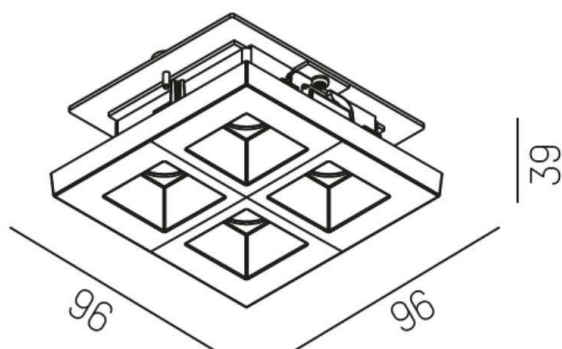

GRID

629-3012346

GRID R RECESSED SPOTLIGHT made of metal, black, similar to RAL 9005, lens optic with anti-glare grid beam 45°x15°, light output direct, UGR <19, without converter, max. 700mA, dimmability: see converter, IP20 please order accessories separately

DRAWING

TECHNICAL DETAILS

Bulb type	LED 9W
Luminous flux [lm]	570
Current sec. [mA]	700
Colour temp. [K]	4000K
CRI	>90
UGR	<19
Optics	lens optics with glare control louvre
Designer	INHOUSE
Converter	without converter
Dimming	see converter
Light output	direct
Beam angle [°]	45°x15°
Material	metal
Length [mm]	96
Width [mm]	96
Height [mm]	39
IP protection class	IP20
Voltage class	protection cl. II
Net weight [kg]	0,19
Colour lamp	black
RAL	9005
EAN-Number	9008905616570
Lifetime [h]	L80 B10 50 000
Energy efficiency cl.	G