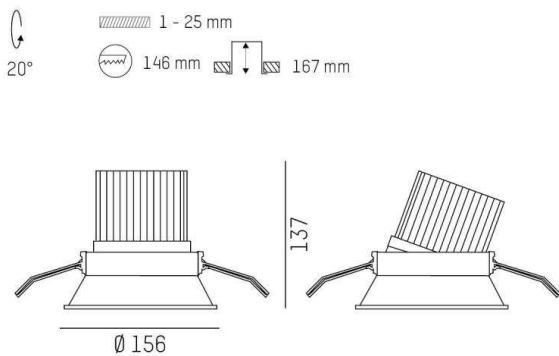

SAVO 20 ROUND

633-00201022405v2

SAVO 20 ROUND R RECESSED SPOTLIGHT made of aluminium, white, similar to RAL 9016, high-efficiently vacuum deposited aluminium reflector beam 16°, light output direct, tilting 20°, without converter, max. 350/500/700mA, dimmability: see converter, IP20

DRAWING

TECHNICAL DETAILS

Bulb type	LED 12/17/24W
Luminous flux [lm]	1690/2340/3150
Current sec. [mA]	350/500/700
Colour temp. [K]	4000K
CRI	>90
Optics	vacuum deposited aluminium reflector
Designer	INHOUSE
Converter	without converter
Dimming	see converter
Light output	direct
Beam angle [°]	16°
Material	aluminium
Height [mm]	137
Diameter [mm]	156
Ceiling cutout [mm]	146
Ceiling thickness [mm]	1-25
Recess depth [mm]	167
IP protection class	IP20
Voltage class	protection cl. II
Net weight [kg]	0,65
Colour lamp	white
RAL	9016
EAN-Number	9010870126633
Lifetime [h]	L80 B10 50 000
Energy efficiency cl.	D

LIGHT DISTRIBUTION CURVE

The values are rated values. Power and luminous flux are initially subject to a tolerance of +/- 10%. Colour temperature tolerance: +/- 150 K. The values apply to an ambient temperature of 25°C unless otherwise specified.