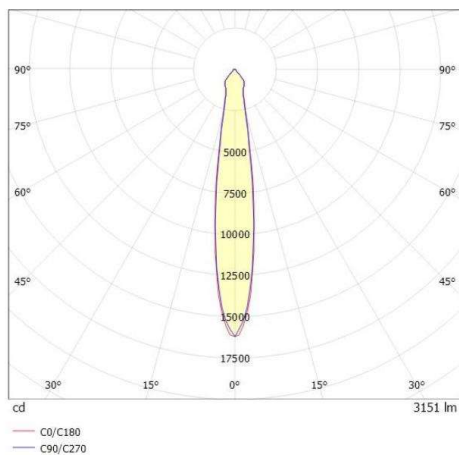

SAVO 20 ROUND

633-00201022405v2

SAVO 20 ROUND R RECESSED SPOTLIGHT made of aluminium, white, similar to RAL 9016, high-efficiently vacuum deposited aluminium reflector beam 16°, light output direct, tilting 20°, without converter, max. 350/500/700mA, dimmability: see converter, IP20

DRAWING

TECHNICAL DETAILS

Bulb type	LED 12/17/24W
Luminous flux [lm]	1690/2340/3150
Current sec. [mA]	350/500/700
Colour temp. [K]	4000K
CRI	>90
Optics	vacuum deposited aluminium reflector
Designer	INHOUSE
Converter	without converter
Dimming	see converter
Light output	direct
Beam angle [°]	16°
Material	aluminium
Height [mm]	137
Diameter [mm]	156
Ceiling cutout [mm]	146
Ceiling thickness [mm]	1-25
Recess depth [mm]	167
IP protection class	IP20
Voltage class	protection cl. II
Net weight [kg]	0,65
Colour lamp	white
RAL	9016
EAN-Number	9010870126633
Lifetime [h]	L80 B10 50 000
Energy efficiency cl.	D

LIGHT DISTRIBUTION CURVE

The values are rated values. Power and luminous flux are initially subject to a tolerance of +/- 10%. Colour temperature tolerance: +/- 150 K. The values apply to an ambient temperature of 25°C unless otherwise specified.