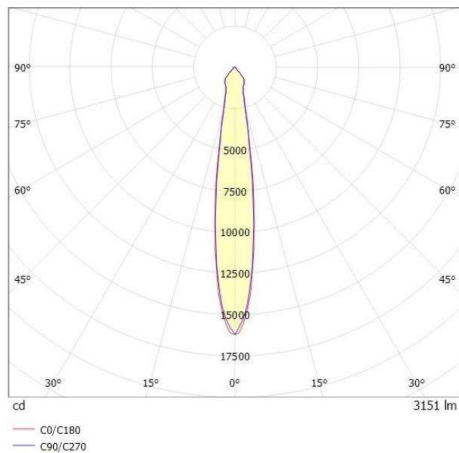

SAVO 20 ROUND

633-00201022406v2

SAVO 20 ROUND R RECESSED SPOTLIGHT made of aluminium, black matt, similar to RAL 9005,high-efficiently vacuum deposited aluminium reflector beam 16°, light output direct, tilting 20°, without converter, max. 350/500/700mA, dimmability: see converter, IP20

DRAWING

TECHNICAL DETAILS

Bulb type	LED 12/17/24W
Luminous flux [lm]	1690/2340/3150
Current sec. [mA]	350/500/700
Colour temp. [K]	4000K
CRI	>90
Optics	vacuum deposited aluminium reflector
Designer	INHOUSE
Converter	without converter
Dimming	see converter
Light output	direct
Beam angle [°]	16°
Material	aluminium
Height [mm]	137
Diameter [mm]	156
Ceiling cutout [mm]	146
Ceiling thickness [mm]	1-25
Recess depth [mm]	167
IP protection class	IP20
Voltage class	protection cl. II
Net weight [kg]	0,67
Colour lamp	black matt
RAL	9005
EAN-Number	9010870126640
Lifetime [h]	L80 B10 50 000
Energy efficiency cl.	D

LIGHT DISTRIBUTION CURVE

The values are rated values. Power and luminous flux are initially subject to a tolerance of +/- 10%. Colour temperature tolerance: +/- 150 K. The values apply to an ambient temperature of 25°C unless otherwise specified.