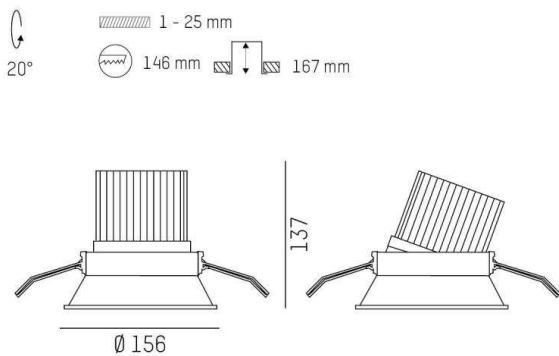

SAVO 20 ROUND

633-00201022406v2

SAVO 20 ROUND R RECESSED SPOTLIGHT made of aluminium, black matt, similar to RAL 9005,high-efficiently vacuum deposited aluminium reflector beam 16°, light output direct, tilting 20°, without converter, max. 350/500/700mA, dimmability: see converter, IP20

DRAWING

TECHNICAL DETAILS

Bulb type	LED 12/17/24W
Luminous flux [lm]	1690/2340/3150
Current sec. [mA]	350/500/700
Colour temp. [K]	4000K
CRI	>90
Optics	vacuum deposited aluminium reflector
Designer	INHOUSE
Converter	without converter
Dimming	see converter
Light output	direct
Beam angle [°]	16°
Material	aluminium
Height [mm]	137
Diameter [mm]	156
Ceiling cutout [mm]	146
Ceiling thickness [mm]	1-25
Recess depth [mm]	167
IP protection class	IP20
Voltage class	protection cl. II
Net weight [kg]	0,67
Colour lamp	black matt
RAL	9005
EAN-Number	9010870126640
Lifetime [h]	L80 B10 50 000
Energy efficiency cl.	D

LIGHT DISTRIBUTION CURVE

The values are rated values. Power and luminous flux are initially subject to a tolerance of +/- 10%. Colour temperature tolerance: +/- 150 K. The values apply to an ambient temperature of 25°C unless otherwise specified.