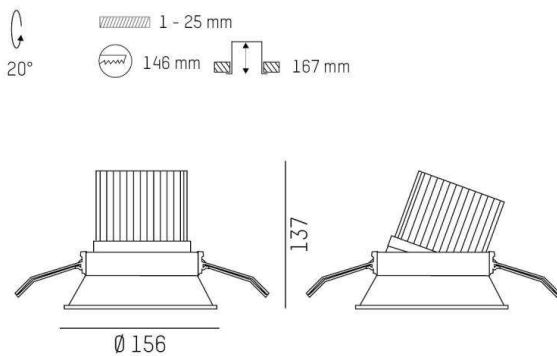

SAVO 20 ROUND

633-00201024305v2

SAVO 20 ROUND R RECESSED SPOTLIGHT made of aluminium, white, similar to RAL 9016, high-efficiently vacuum deposited aluminium reflector beam 16°, light output direct, tilting 20°, without converter, max. 350/500/700mA, dimmability: see converter, IP20

DRAWING

TECHNICAL DETAILS

Bulb type	LED 12/17/24W
Luminous flux [lm]	1460/2030/2730
Current sec. [mA]	350/500/700
Colour temp. [K]	2700K
CRI	PREMIUM>90
Optics	vacuum deposited aluminium reflector
Designer	INHOUSE
Converter	without converter
Dimming	see converter
Light output	direct
Beam angle [°]	16°
Material	aluminium
Height [mm]	137
Diameter [mm]	156
Ceiling cutout [mm]	146
Ceiling thickness [mm]	1-25
Recess depth [mm]	167
IP protection class	IP20
Voltage class	protection cl. II
Net weight [kg]	0,65
Colour lamp	white
RAL	9016
EAN-Number	9010870126855
Lifetime [h]	L80 B10 50 000
Energy efficiency cl.	E

LIGHT DISTRIBUTION CURVE

The values are rated values. Power and luminous flux are initially subject to a tolerance of +/- 10%. Colour temperature tolerance: +/- 150 K. The values apply to an ambient temperature of 25°C unless otherwise specified.