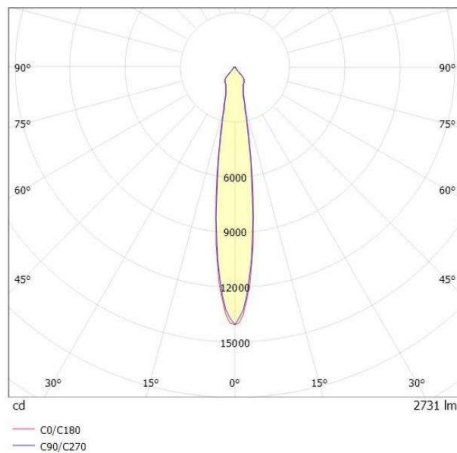

SAVO 20 ROUND

633-00201024305v2

SAVO 20 ROUND R RECESSED SPOTLIGHT made of aluminium, white, similar to RAL 9016, high-efficiently vacuum deposited aluminium reflector beam 16°, light output direct, tilting 20°, without converter, max. 350/500/700mA, dimmability: see converter, IP20

DRAWING

TECHNICAL DETAILS

Bulb type	LED 12/17/24W
Luminous flux [lm]	1460/2030/2730
Current sec. [mA]	350/500/700
Colour temp. [K]	2700K
CRI	PREMIUM>90
Optics	vacuum deposited aluminium reflector
Designer	INHOUSE
Converter	without converter
Dimming	see converter
Light output	direct
Beam angle [°]	16°
Material	aluminium
Height [mm]	137
Diameter [mm]	156
Ceiling cutout [mm]	146
Ceiling thickness [mm]	1-25
Recess depth [mm]	167
IP protection class	IP20
Voltage class	protection cl. II
Net weight [kg]	0,65
Colour lamp	white
RAL	9016
EAN-Number	9010870126855
Lifetime [h]	L80 B10 50 000
Energy efficiency cl.	E

LIGHT DISTRIBUTION CURVE

The values are rated values. Power and luminous flux are initially subject to a tolerance of +/- 10%. Colour temperature tolerance: +/- 150 K. The values apply to an ambient temperature of 25°C unless otherwise specified.