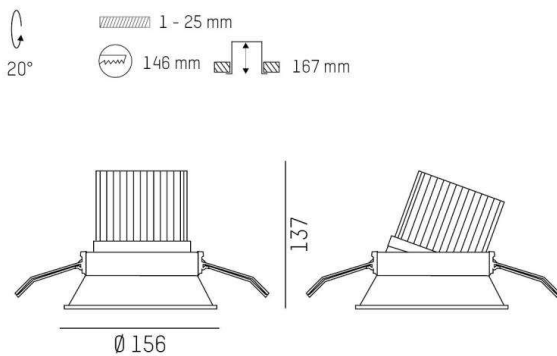

SAVO 20 ROUND

633-00201052406v2

SAVO 20 ROUND R RECESSED SPOTLIGHT made of aluminium, black matt, similar to RAL 9005, high-efficiently vacuum deposited aluminium reflector beam 24°, light output direct, tilting 20°, without converter, max. 350/500/700mA, dimmability: see converter, IP20

DRAWING

TECHNICAL DETAILS

Bulb type	LED 12/17/24W
Luminous flux [lm]	1700/2360/3180
Current sec. [mA]	350/500/700
Colour temp. [K]	4000K
CRI	>90
Optics	vacuum deposited aluminium reflector
Designer	INHOUSE
Converter	without converter
Dimming	see converter
Light output	direct
Beam angle [°]	24°
Material	aluminium
Height [mm]	137
Diameter [mm]	156
Ceiling cutout [mm]	146
Ceiling thickness [mm]	1-25
Recess depth [mm]	167
IP protection class	IP20
Voltage class	protection cl. II
Net weight [kg]	0,66
Colour lamp	black matt
RAL	9005
EAN-Number	9010870126664
Lifetime [h]	L80 B10 50 000
Energy efficiency cl.	D

LIGHT DISTRIBUTION CURVE

The values are rated values. Power and luminous flux are initially subject to a tolerance of +/- 10%. Colour temperature tolerance: +/- 150 K. The values apply to an ambient temperature of 25°C unless otherwise specified.