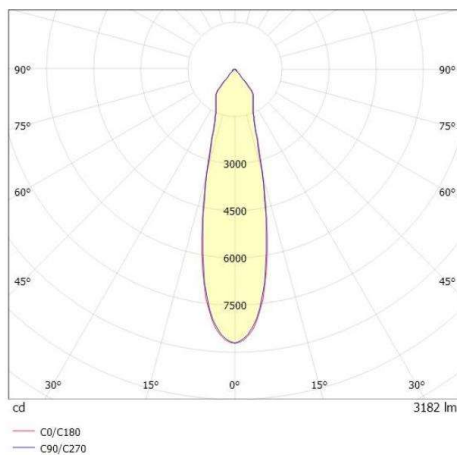

SAVO 20 ROUND

633-00201052406v2

SAVO 20 ROUND R RECESSED SPOTLIGHT made of aluminium, black matt, similar to RAL 9005, high-efficiently vacuum deposited aluminium reflector beam 24°, light output direct, tilting 20°, without converter, max. 350/500/700mA, dimmability: see converter, IP20

DRAWING

TECHNICAL DETAILS

Bulb type	LED 12/17/24W
Luminous flux [lm]	1700/2360/3180
Current sec. [mA]	350/500/700
Colour temp. [K]	4000K
CRI	>90
Optics	vacuum deposited aluminium reflector
Designer	INHOUSE
Converter	without converter
Dimming	see converter
Light output	direct
Beam angle [°]	24°
Material	aluminium
Height [mm]	137
Diameter [mm]	156
Ceiling cutout [mm]	146
Ceiling thickness [mm]	1-25
Recess depth [mm]	167
IP protection class	IP20
Voltage class	protection cl. II
Net weight [kg]	0,66
Colour lamp	black matt
RAL	9005
EAN-Number	9010870126664
Lifetime [h]	L80 B10 50 000
Energy efficiency cl.	D

LIGHT DISTRIBUTION CURVE

The values are rated values. Power and luminous flux are initially subject to a tolerance of +/- 10%. Colour temperature tolerance: +/- 150 K. The values apply to an ambient temperature of 25°C unless otherwise specified.