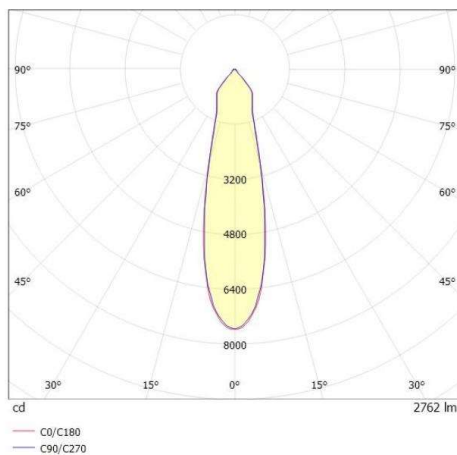

SAVO 20 ROUND

633-00201054306v2

SAVO 20 ROUND R RECESSED SPOTLIGHT made of aluminium, black matt, similar to RAL 9005,high-efficiently vacuum deposited aluminium reflector beam 24°, light output direct, tilting 20°, without converter, max. 350/500/700mA, dimmability: see converter, IP20

DRAWING

TECHNICAL DETAILS

Bulb type	LED 12/17/24W
Luminous flux [lm]	1480/2050/2760
Current sec. [mA]	350/500/700
Colour temp. [K]	2700K
CRI	PREMIUM>90
Optics	vacuum deposited aluminium reflector
Designer	INHOUSE
Converter	without converter
Dimming	see converter
Light output	direct
Beam angle [°]	24°
Material	aluminium
Height [mm]	137
Diameter [mm]	156
Ceiling cutout [mm]	146
Ceiling thickness [mm]	1-25
Recess depth [mm]	167
IP protection class	IP20
Voltage class	protection cl. II
Net weight [kg]	0,66
Colour lamp	black matt
RAL	9005
EAN-Number	9010870126879
Lifetime [h]	L80 B10 50 000
Energy efficiency cl.	E

LIGHT DISTRIBUTION CURVE

The values are rated values. Power and luminous flux are initially subject to a tolerance of +/- 10%. Colour temperature tolerance: +/- 150 K. The values apply to an ambient temperature of 25°C unless otherwise specified.