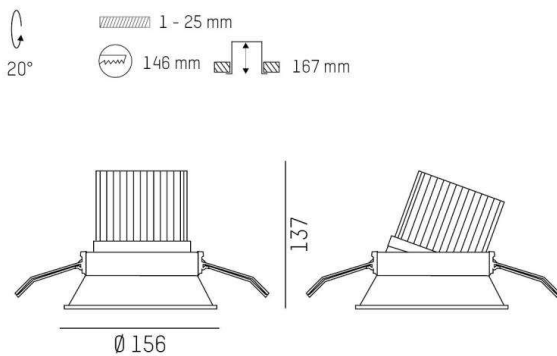

SAVO 20 ROUND

633-00201054306v2

SAVO 20 ROUND R RECESSED SPOTLIGHT made of aluminium, black matt, similar to RAL 9005,high-efficiently vacuum deposited aluminium reflector beam 24°, light output direct, tilting 20°, without converter, max. 350/500/700mA, dimmability: see converter, IP20

DRAWING

TECHNICAL DETAILS

Bulb type	LED 12/17/24W
Luminous flux [lm]	1480/2050/2760
Current sec. [mA]	350/500/700
Colour temp. [K]	2700K
CRI	PREMIUM>90
Optics	vacuum deposited aluminium reflector
Designer	INHOUSE
Converter	without converter
Dimming	see converter
Light output	direct
Beam angle [°]	24°
Material	aluminium
Height [mm]	137
Diameter [mm]	156
Ceiling cutout [mm]	146
Ceiling thickness [mm]	1-25
Recess depth [mm]	167
IP protection class	IP20
Voltage class	protection cl. II
Net weight [kg]	0,66
Colour lamp	black matt
RAL	9005
EAN-Number	9010870126879
Lifetime [h]	L80 B10 50 000
Energy efficiency cl.	E

LIGHT DISTRIBUTION CURVE

The values are rated values. Power and luminous flux are initially subject to a tolerance of +/- 10%. Colour temperature tolerance: +/- 150 K. The values apply to an ambient temperature of 25°C unless otherwise specified.