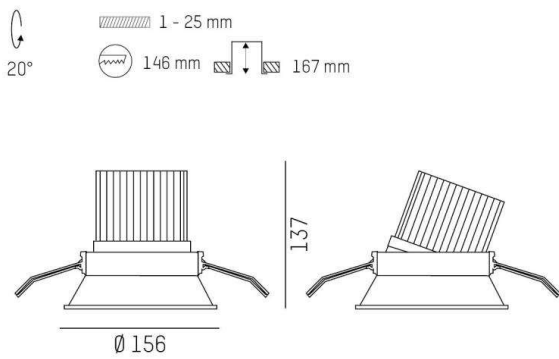

SAVO 20 ROUND

633-00201054905v2

SAVO 20 ROUND R RECESSED SPOTLIGHT made of aluminium, white, similar to RAL 9016, high-efficiently vacuum deposited aluminium reflector beam 24°, light output direct, tilting 20°, without converter, max. 350/500/700mA, dimmability: see converter, IP20

DRAWING

TECHNICAL DETAILS

Bulb type	LED 12/17/24W
Luminous flux [lm]	1500/2090/2800
Current sec. [mA]	350/500/700
Colour temp. [K]	3000K
CRI	PREMIUM>90
Optics	vacuum deposited aluminium reflector
Designer	INHOUSE
Converter	without converter
Dimming	see converter
Light output	direct
Beam angle [°]	24°
Material	aluminium
Height [mm]	137
Diameter [mm]	156
Ceiling cutout [mm]	146
Ceiling thickness [mm]	1-25
Recess depth [mm]	167
IP protection class	IP20
Voltage class	protection cl. II
Net weight [kg]	0,64
Colour lamp	white
RAL	9016
EAN-Number	9010870126435
Lifetime [h]	L80 B10 50 000
Energy efficiency cl.	E

LIGHT DISTRIBUTION CURVE

The values are rated values. Power and luminous flux are initially subject to a tolerance of +/- 10%. Colour temperature tolerance: +/- 150 K. The values apply to an ambient temperature of 25°C unless otherwise specified.