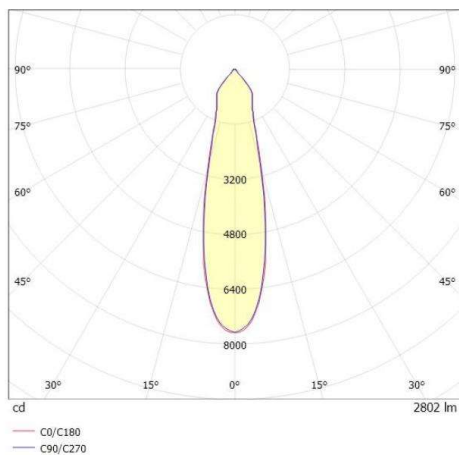

SAVO 20 ROUND

633-00201054905v2

SAVO 20 ROUND R RECESSED SPOTLIGHT made of aluminium, white, similar to RAL 9016, high-efficiently vacuum deposited aluminium reflector beam 24°, light output direct, tilting 20°, without converter, max. 350/500/700mA, dimmability: see converter, IP20

DRAWING

TECHNICAL DETAILS

Bulb type	LED 12/17/24W
Luminous flux [lm]	1500/2090/2800
Current sec. [mA]	350/500/700
Colour temp. [K]	3000K
CRI	PREMIUM>90
Optics	vacuum deposited aluminium reflector
Designer	INHOUSE
Converter	without converter
Dimming	see converter
Light output	direct
Beam angle [°]	24°
Material	aluminium
Height [mm]	137
Diameter [mm]	156
Ceiling cutout [mm]	146
Ceiling thickness [mm]	1-25
Recess depth [mm]	167
IP protection class	IP20
Voltage class	protection cl. II
Net weight [kg]	0,64
Colour lamp	white
RAL	9016
EAN-Number	9010870126435
Lifetime [h]	L80 B10 50 000
Energy efficiency cl.	E

LIGHT DISTRIBUTION CURVE

The values are rated values. Power and luminous flux are initially subject to a tolerance of +/- 10%. Colour temperature tolerance: +/- 150 K. The values apply to an ambient temperature of 25°C unless otherwise specified.