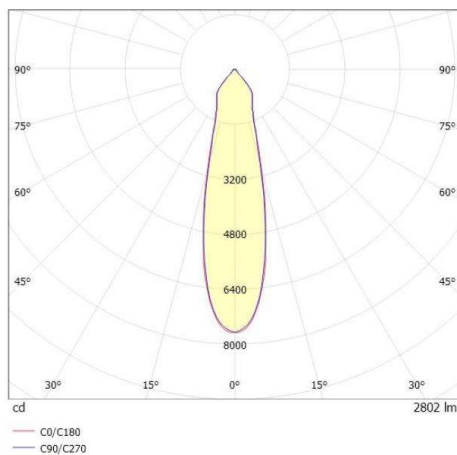

SAVO 20 ROUND

633-00201054906v2

SAVO 20 ROUND R RECESSED SPOTLIGHT made of aluminium, black matt, similar to RAL 9005,high-efficiently vacuum deposited aluminium reflector beam 24°, light output direct, tilting 20°, without converter, max. 350/500/700mA, dimmability: see converter, IP20

DRAWING

TECHNICAL DETAILS

Bulb type	LED 12/17/24W
Luminous flux [lm]	1500/2090/2800
Current sec. [mA]	350/500/700
Colour temp. [K]	3000K
CRI	PREMIUM>90
Optics	vacuum deposited aluminium reflector
Designer	INHOUSE
Converter	without converter
Dimming	see converter
Light output	direct
Beam angle [°]	24°
Material	aluminium
Height [mm]	137
Diameter [mm]	156
Ceiling cutout [mm]	146
Ceiling thickness [mm]	1-25
Recess depth [mm]	167
IP protection class	IP20
Voltage class	protection cl. II
Net weight [kg]	0,66
Colour lamp	black matt
RAL	9005
EAN-Number	9010870126442
Lifetime [h]	L80 B10 50 000
Energy efficiency cl.	E

LIGHT DISTRIBUTION CURVE

The values are rated values. Power and luminous flux are initially subject to a tolerance of +/- 10%. Colour temperature tolerance: +/- 150 K. The values apply to an ambient temperature of 25°C unless otherwise specified.