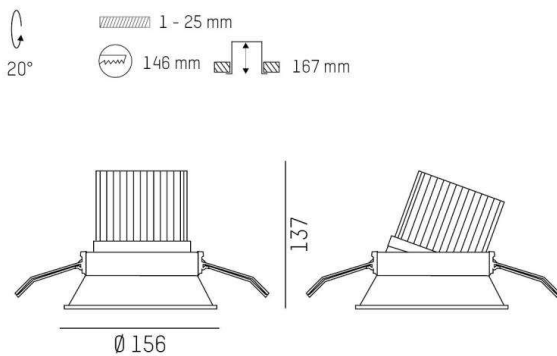

SAVO 20 ROUND

633-00201054906v2

SAVO 20 ROUND R RECESSED SPOTLIGHT made of aluminium, black matt, similar to RAL 9005,high-efficiently vacuum deposited aluminium reflector beam 24°, light output direct, tilting 20°, without converter, max. 350/500/700mA, dimmability: see converter, IP20

DRAWING

TECHNICAL DETAILS

Bulb type	LED 12/17/24W
Luminous flux [lm]	1500/2090/2800
Current sec. [mA]	350/500/700
Colour temp. [K]	3000K
CRI	PREMIUM>90
Optics	vacuum deposited aluminium reflector
Designer	INHOUSE
Converter	without converter
Dimming	see converter
Light output	direct
Beam angle [°]	24°
Material	aluminium
Height [mm]	137
Diameter [mm]	156
Ceiling cutout [mm]	146
Ceiling thickness [mm]	1-25
Recess depth [mm]	167
IP protection class	IP20
Voltage class	protection cl. II
Net weight [kg]	0,66
Colour lamp	black matt
RAL	9005
EAN-Number	9010870126442
Lifetime [h]	L80 B10 50 000
Energy efficiency cl.	E

LIGHT DISTRIBUTION CURVE

The values are rated values. Power and luminous flux are initially subject to a tolerance of +/- 10%. Colour temperature tolerance: +/- 150 K. The values apply to an ambient temperature of 25°C unless otherwise specified.