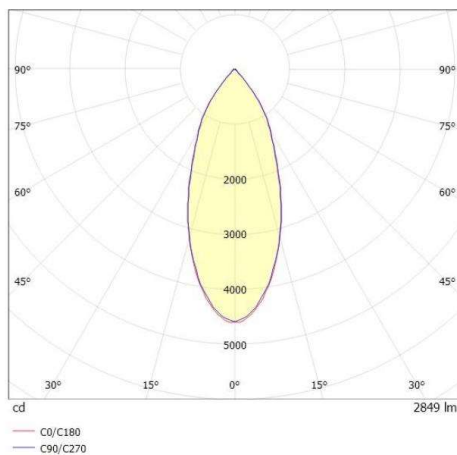

**SAVO 20 ROUND**

**633-00201084905v2**

SAVO 20 ROUND R RECESSED SPOTLIGHT made of aluminium, white, similar to RAL 9016, high-efficiently vacuum deposited aluminium reflector beam 40°, light output direct, tilting 20°, without converter, max. 350/500/700mA, dimmability: see converter, IP20

**DRAWING**

**TECHNICAL DETAILS**

Bulb type	LED 12/17/24W
Luminous flux [lm]	1540/2120/2850
Current sec. [mA]	350/500/700
Colour temp. [K]	3000K
CRI	PREMIUM>90
Optics	vacuum deposited aluminium reflector
Designer	INHOUSE
Converter	without converter
Dimming	see converter
Light output	direct
Beam angle [°]	40°
Material	aluminium
Height [mm]	137
Diameter [mm]	156
Ceiling cutout [mm]	146
Ceiling thickness [mm]	1-25
Recess depth [mm]	167
IP protection class	IP20
Voltage class	protection cl. II
Net weight [kg]	0,64
Colour lamp	white
RAL	9016
EAN-Number	9010870126459
Lifetime [h]	L80 B10 50 000
Energy efficiency cl.	E

**LIGHT DISTRIBUTION CURVE**

The values are rated values. Power and luminous flux are initially subject to a tolerance of +/- 10%. Colour temperature tolerance: +/- 150 K. The values apply to an ambient temperature of 25°C unless otherwise specified.