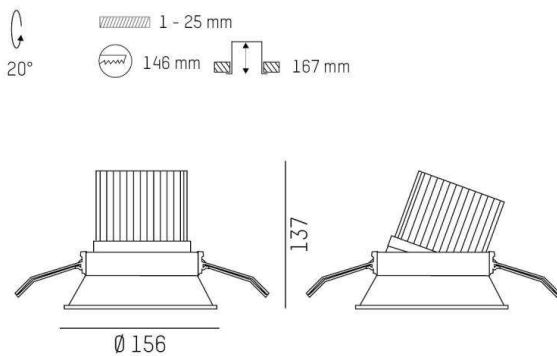

**SAVO 20 ROUND**

**633-00201084905v2**

SAVO 20 ROUND R RECESSED SPOTLIGHT made of aluminium, white, similar to RAL 9016, high-efficiently vacuum deposited aluminium reflector beam 40°, light output direct, tilting 20°, without converter, max. 350/500/700mA, dimmability: see converter, IP20

**DRAWING**

**TECHNICAL DETAILS**

Bulb type	LED 12/17/24W
Luminous flux [lm]	1540/2120/2850
Current sec. [mA]	350/500/700
Colour temp. [K]	3000K
CRI	PREMIUM>90
Optics	vacuum deposited aluminium reflector
Designer	INHOUSE
Converter	without converter
Dimming	see converter
Light output	direct
Beam angle [°]	40°
Material	aluminium
Height [mm]	137
Diameter [mm]	156
Ceiling cutout [mm]	146
Ceiling thickness [mm]	1-25
Recess depth [mm]	167
IP protection class	IP20
Voltage class	protection cl. II
Net weight [kg]	0,64
Colour lamp	white
RAL	9016
EAN-Number	9010870126459
Lifetime [h]	L80 B10 50 000
Energy efficiency cl.	E

**LIGHT DISTRIBUTION CURVE**

The values are rated values. Power and luminous flux are initially subject to a tolerance of +/- 10%. Colour temperature tolerance: +/- 150 K. The values apply to an ambient temperature of 25°C unless otherwise specified.