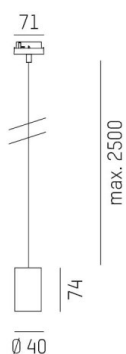

LOON

636-0190003000600

LOON MINI VOLARE SUSPENSION WITH 2-PH VOLARE ADAPTER made of metal, black, similar to RAL 9005, light output direct, dimmability: not dimmable, cable black, fabric, adapter/ceiling base chrome, pendant length 2500mm, IP20 without shade

DRAWING

TECHNICAL DETAILS

Bulb type	AGL P45 4W
No. of bulb holders	1x
Socket	E14
Designer	INHOUSE
Dimming	not dimmable
Light output	direct
Voltage [V]	220-240V 50/60HZ
Material	metal
Pendant length [mm]	2500
IP protection class	IP20
Voltage class	protection cl. I
Net weight [kg]	0,27
Colour lamp	black
RAL	9005
Colour adapter/ceiling base	chrome
Electric wire	black, fabric
EAN-Number	9010506705584

LIGHT DISTRIBUTION CURVE

The values are rated values. Power and luminous flux are initially subject to a tolerance of +/- 10%. Colour temperature tolerance: +/- 150 K. The values apply to an ambient temperature of 25°C unless otherwise specified.