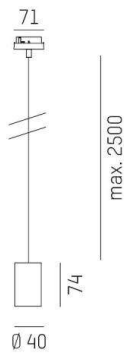

LOON

636-0190004000600

LOON MINI VOLARE SUSPENSION WITH 2-PH VOLARE ADAPTER made of metal, black, similar to RAL 9005, light output direct, dimmability: not dimmable, cable black, fabric, adapter/ceiling base grey, pendant length 2500mm, IP20 without shade

DRAWING

TECHNICAL DETAILS

Bulb type	AGL P45 4W
No. of bulb holders	1x
Socket	E14
Designer	INHOUSE
Dimming	not dimmable
Light output	direct
Voltage [V]	220-240V 50/60HZ
Material	metal
Pendant length [mm]	2500
IP protection class	IP20
Voltage class	protection cl. I
Net weight [kg]	0,24
Colour lamp	black
RAL	9005
Colour adapter/ceiling base	grey
Electric wire	black, fabric
EAN-Number	9010506729573

LIGHT DISTRIBUTION CURVE

The values are rated values. Power and luminous flux are initially subject to a tolerance of +/- 10%. Colour temperature tolerance: +/- 150 K. The values apply to an ambient temperature of 25°C unless otherwise specified.