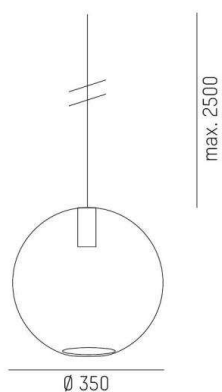

LOON

636-0231210000600

LOON BALL PD SUSPENSION made of metal, black, similar to RAL 9005, grey, light output direct, adapter/ceiling base black, pendant length 1500mm, IP20

DRAWING

TECHNICAL DETAILS

| | |
|----------------------------|------------------|
| Bulb type | AGL A60 7W |
| No. of bulb holders | 1x |
| Socket | E27 |
| Designer | INHOUSE |
| Light output | direct |
| Voltage [V] | 220-240V 50/60HZ |
| Material | metal |
| Pendant length [mm] | 1500 |
| IP protection class | IP20 |
| Voltage class | protection cl. I |
| Net weight [kg] | 0,40 |
| Color lamp | black |
| RAL | 9005 |
| Glass color | grey |
| Color adapter/ceiling base | black |
| EAN-Number | 9010506645651 |

LIGHT DISTRIBUTION CURVE

The values are rated values. Power and luminous flux are initially subject to a tolerance of +/- 10%. Colour temperature tolerance: +/- 150 K. The values apply to an ambient temperature of 25°C unless otherwise specified.